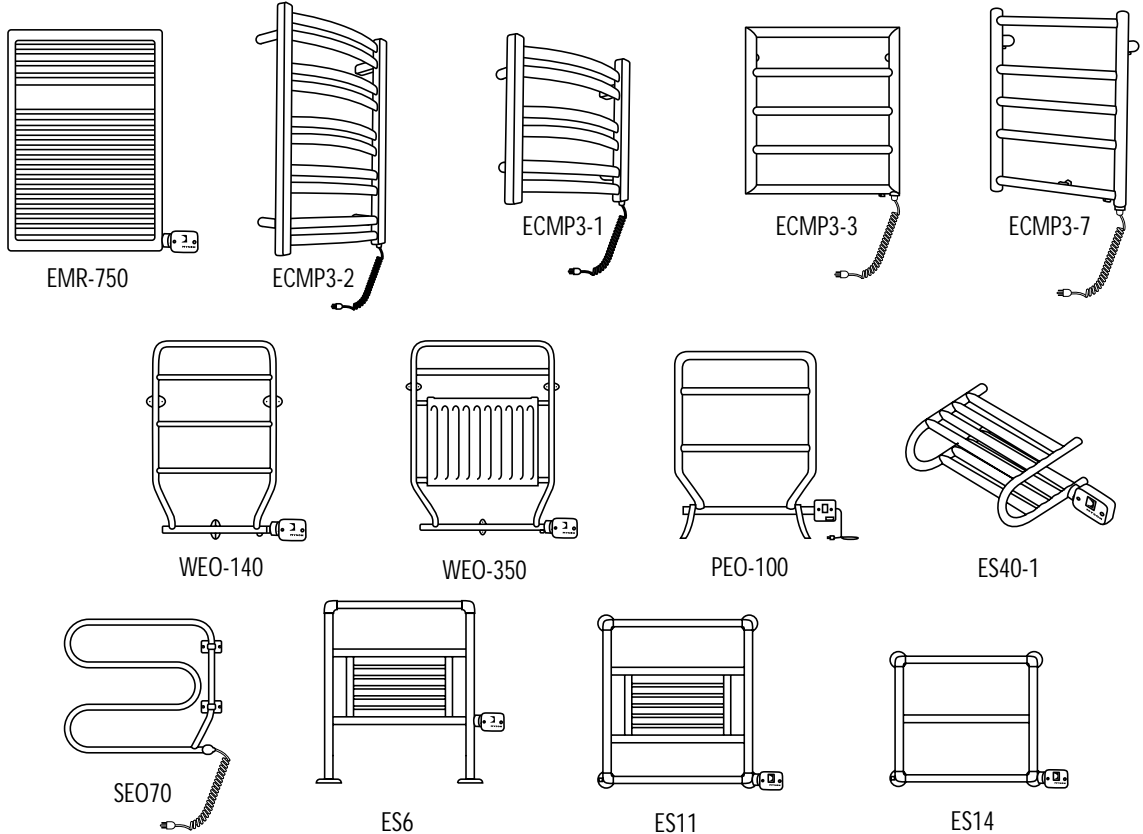

| Model                | V/Hz      | Watts | Amps | Overall Height (in) | Overall Width (in) | Overall Width Incl. Electric Box (in) | Center of Flange to Wiring Conn. (in) | Width C to C Vert. Tubes (in) | Bottom Rail to Center of Flange (in) | Center Rt. Rail to Wire Conn. (in) | Overall Projection (in) | Tube Diameter (in) | Shipping Weight (lbs) | Special Order |
|----------------------|-----------|-------|------|---------------------|--------------------|---------------------------------------|---------------------------------------|-------------------------------|--------------------------------------|------------------------------------|-------------------------|--------------------|-----------------------|---------------|
| EMR750               | 120V/60Hz | 200   | 1.75 | 29-7/8              | 19-3/4             | 22-3/8                                | -                                     | 18-1/2                        | 25-1/2                               | 2                                  | 3-5/8                   | 1-1/4 / 1          | 39                    | N/A           |
| ECMP3/1 <sup>1</sup> | 120V/60Hz | 70    | 0.63 | 19-7/8              | 17-1/4             | -                                     | -                                     | 15-1/4                        | -                                    | -                                  | 5-1/4                   | 1-1/4 / 1          | 20                    | N/A           |
| ECMP3/2 <sup>2</sup> | 120V/60Hz | 70    | 0.63 | 34                  | 17-1/4             | -                                     | -                                     | 15-1/4                        | -                                    | -                                  | 5-1/4                   | 1-1/4 / 1          | 28                    | N/A           |
| ECMP3/3 <sup>3</sup> | 120V/60Hz | 70    | 0.63 | 21-3/4              | 19-5/8             | -                                     | -                                     | 18-1/4                        | 17-1/2                               | -                                  | 3-7/8                   | 1-1/4 / 1          | 24                    | N/A           |
| ECMP3/7 <sup>7</sup> | 120V/60Hz | 70    | 0.63 | 21-1/4              | 17-1/2             | -                                     | -                                     | 16-1/4                        | 16-1/2                               | -                                  | 3-7/8                   | 1-1/4 / 1          | 24                    | N/A           |
| WEO100               | 120V/60Hz | 100   | 0.76 | 24-1/4              | 23                 | 23-3/4                                | 10-3/4                                | 20                            | 14                                   | -                                  | 4                       | 1                  | 21                    | N/A           |
| WEO140               | 120V/60Hz | 140   | 1.10 | 33-1/2              | 23                 | 23-3/4                                | 10-3/4                                | 20                            | 23-1/8                               | -                                  | 4                       | 1                  | 31                    | N/A           |
| WEO165               | 120V/60Hz | 165   | 1.26 | 33-1/2              | 33                 | 33                                    | 11-3/4                                | 29-3/4                        | 20-1/4                               | -                                  | 4                       | 1                  | 37                    | N/A           |
| WEO350               | 120V/60Hz | 200   | 1.75 | 33-1/2              | 25-1/4             | 25-1/4                                | 11-3/4                                | 22                            | 25-1/4                               | -                                  | 4-1/2                   | 1                  | 40                    | N/A           |
| PEO100               | 120V/60Hz | 100   | 0.76 | 27-3/4              | 23                 | 23-3/4                                | -                                     | 20                            | -                                    | -                                  | 4                       | 1                  | 21                    | N/A           |
| PEO140               | 120V/60Hz | 140   | 1.10 | 37                  | 23                 | 23-3/4                                | -                                     | 20                            | -                                    | -                                  | 4                       | 1                  | 31                    | N/A           |
| PEO165               | 120V/60Hz | 165   | 1.26 | 37                  | 33                 | 33                                    | -                                     | 29-3/4                        | -                                    | -                                  | 4                       | 1                  | 37                    | N/A           |
| PEO350               | 120V/60Hz | 200   | 1.75 | 37                  | 24-1/4             | 25-1/4                                | -                                     | 22                            | -                                    | -                                  | 4-1/2                   | 1                  | 40                    | N/A           |
| ES40/1               | 120V/60Hz | 100   | 0.76 | 6-3/4               | 18-1/4             | 21-5/8                                | -                                     | 17                            | -                                    | 2-5/8                              | 12                      | 1-1/4              | 34                    | N/A           |
| ES40/2               | 120V/60Hz | 140   | 1.10 | 6-3/4               | 24-1/4             | 27-5/8                                | -                                     | 23                            | -                                    | 2-5/8                              | 12                      | 1-1/4              | 34                    | N/A           |
| SEO70*               | 120V/60Hz | 70    | 0.63 | 19-7/8              | 22-7/8             | 23 1/4                                | -                                     | -                             | -                                    | -                                  | 3-1/2                   | 1                  | 21                    | N/A           |
| Flr. to Center Conn. |           |       |      |                     |                    |                                       |                                       |                               |                                      |                                    |                         |                    |                       |               |
| ES6/1                | 120V/60Hz | 165   | 1.26 | 36-5/8              | 27-1/4             | 30                                    | -                                     | 24                            | 12                                   | 2-5/8                              | Depends on Wall Stays   | 1-1/4              | 53                    | ✓             |
| ES6/2                | 120V/60Hz | 165   | 1.26 | 36-5/8              | 33-1/4             | 36                                    | -                                     | 30                            | 12                                   | 2-5/8                              |                         | 1-1/4              | 62                    | ✓             |
| ES11/1               | 120V/60Hz | 165   | 1.26 | 27-1/4              | 27-1/4             | 30                                    | -                                     | 24                            | -                                    | 3                                  | 6-1/2                   | 1-1/4              | 53                    | ✓             |
| ES11/2               | 120V/60Hz | 165   | 1.26 | 33-1/4              | 33-1/4             | 36                                    | -                                     | 30                            | -                                    | 3                                  | 6-1/2                   | 1-1/4              | 62                    | ✓             |
| ES14/5               | 120V/60Hz | 100   | 0.76 | 27                  | 27                 | 30                                    | -                                     | 24                            | -                                    | 2-5/8                              | 6-1/2                   | 1-1/4              | 53                    | ✓             |
| ES14/6               | 120V/60Hz | 100   | 0.76 | 27                  | 33                 | 36                                    | -                                     | 30                            | -                                    | 2-5/8                              | 6-1/2                   | 1-1/4              | 53                    | ✓             |