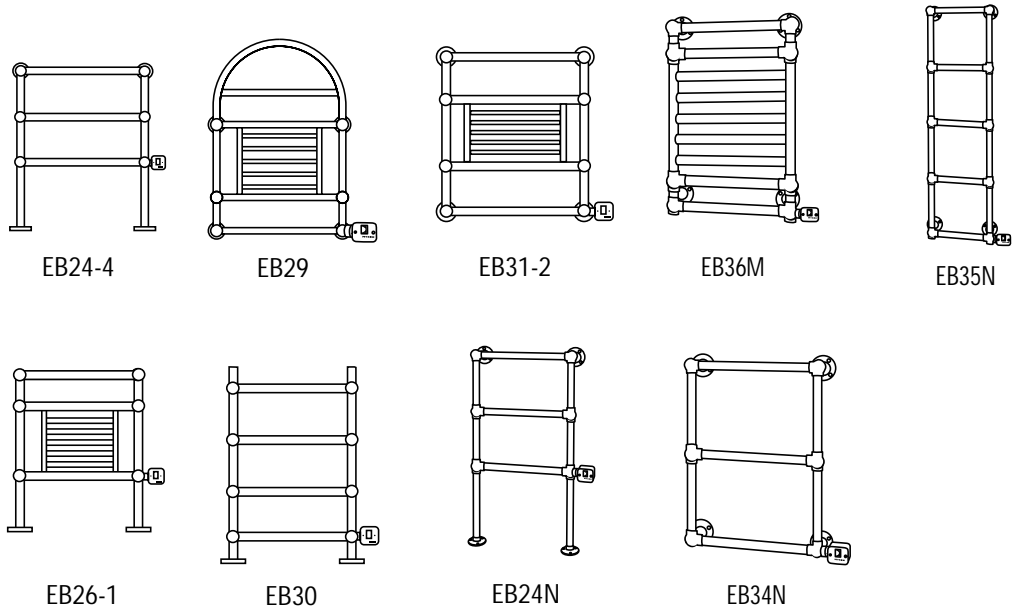

- UL-approved with back lit on/off switch
- up to 200 watts
- easy installation
- floor standing or wall-mounted
- chrome, nickel, satin nickel, regal brass, satin brass, gold, satin gold plate finish
- combination finishes include chrome/gold; chrome/regal brass; white/gold and more
- available in baked epoxy powdercoat white finish or a palette of 1200 colors
- special order models and custom sizes available
- provided with necessary matching installation accessories
- 5 year Myson Warranty

Premier Towel Warmers create a dramatic focal point for any wall...adding heat, elegance and style to any room. The new Premier Space-Saver model is perfect for small kitchens and guest bathrooms.

Model	V/Hz	Watts	Amps	Overall Height (in)	Overall Width Including Flanges (in)	Overall Width Incl. Elec. Box (in)	Width C/C Vertical Tubes (in)	Center of Rt. Rail to Wiring Conn. (in)	Floor to Center of Elec. Box (in)	Overall Projection (in)	Tube Diameter (in)	Approx. Shipping Weight (lbs)	Special Order
EB24/4	120V/60Hz	140	1.10	37-5/8	27-1/4	30	24	2-5/8	15	5-5/8	1-1/4	66	N/A
EB24/5	120V/60Hz	140	1.10	37-5/8	33-1/4	36	24	2-5/8	15	5-5/8	1-1/4	71	✓
EB24/6	120V/60Hz	140	1.10	37-5/8	39-1/4	42	30	2-5/8	15	5-5/8	1-1/4	71	✓
EB26/1	120V/60Hz	165	1.30	36-7/8	27-1/4	30	24	2-5/8	12		1-1/4	47	N/A
EB26/2	120V/60Hz	165	1.30	36-7/8	33-1/4	36	30	2-5/8	12		1-1/4	52	✓
EB26/3	120V/60Hz	165	1.30	36-7/8	39-1/4	42	36	2-5/8	12		1-1/4	52	✓
EB26/4	120V/60Hz	165	1.30	36-7/8	45-1/4	48	42	2-5/8	12		1-1/4	52	✓
EB29	120V/60Hz	165	1.30	41	27-1/4	30	24	3	—	5-1/2	1-1/4	66	N/A
EB30	120V/60Hz	200	1.75	39	27-1/4	30	24	2-5/8	4-1/4	8-3/4	1-1/4	79	N/A
EB31/1	120V/60Hz	165	1.30	27-1/4	27-1/4	30	24	3	—	5-5/8	1-1/4	52	✓
EB31/2	120V/60Hz	165	1.30	33-1/4	33-1/4	36	30	3	—	5-5/8	1-1/4	52	N/A
EB31/3	120V/60Hz	165	1.30	33-1/4	39-1/4	42	36	3	—	5-5/8	1-1/4	60	✓
EB31/4	120V/60Hz	165	1.30	33-1/4	45-1/4	48	42	3	—	5-5/8	1-1/4	60	✓
EB34/5	120V/60Hz	100	0.76	27-1/4	27-1/4	30	24	3	—	5-5/8	1-1/4	40	N/A
EB34/6	120V/60Hz	100	0.76	27-1/4	33-1/4	36	30	3	—	5-5/8	1-1/4	54	✓
EB34/7	120V/60Hz	140	1.10	27-1/4	39-1/4	42	36	3	—	5-5/8	1-1/4	71	✓
EB34/8	120V/60Hz	140	1.10	33-1/4	39-1/4	42	36	3	—	5-5/8	1-1/4	71	✓

Space-Saver Models													
EB24N	120V/60Hz	100	0.76	37-5/8	21-1/4	23-5/8	18	2-5/8	15	5-5/8	1-1/4	30	N/A
EB34N	120V/60Hz	100	0.76	27-1/4	21-1/4	23-5/8	18	3	—	5-7/8	1-1/4	30	N/A
EB35N	120V/60Hz	140	1.10	51-1/4	15-1/4	18	12	3	—	5-7/8	1-1/4	35	N/A
EB36M	120V/60Hz	165	1.30	27-1/4	21-1/4	24	18	3	—	5-7/8	1-1/4	35	N/A

✓ Special order models are non-stock items. Please call Myson at 1-800-698-9690 for details.