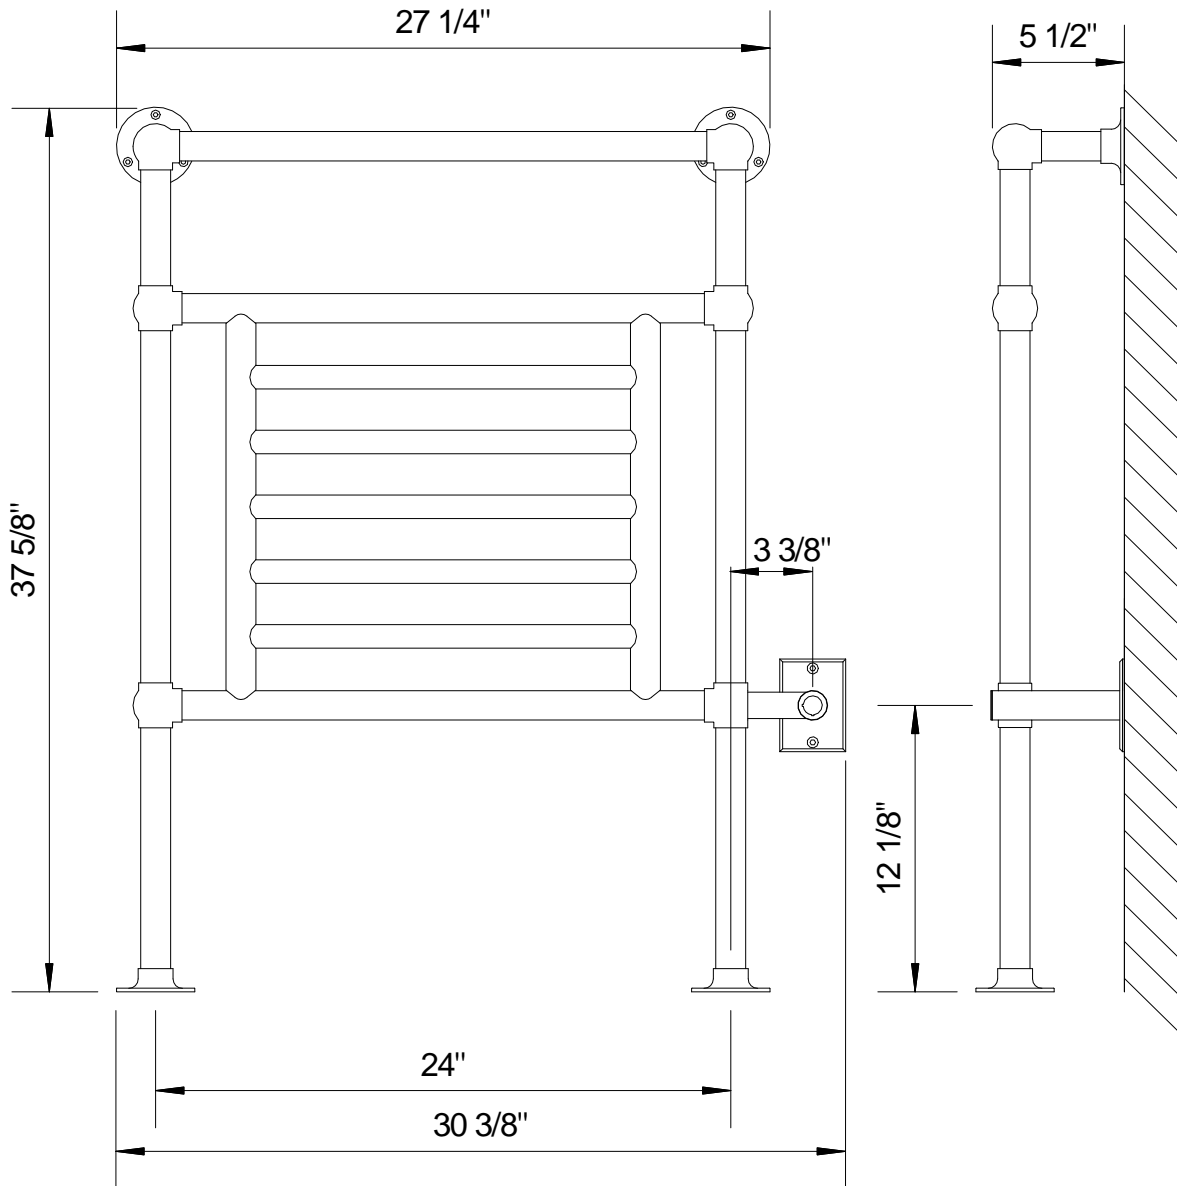

MYSON

Awe EB27-1 Traditional ELECTRIC

Technical Information

- . 120VAC 60Hz 200W 1.82A
- . 1-1/4" Diameter Brass Tubing
- . Smart Thermo Control Element
- . 60 lbs.

EB27-1
No Scale
REV A 9/30/09