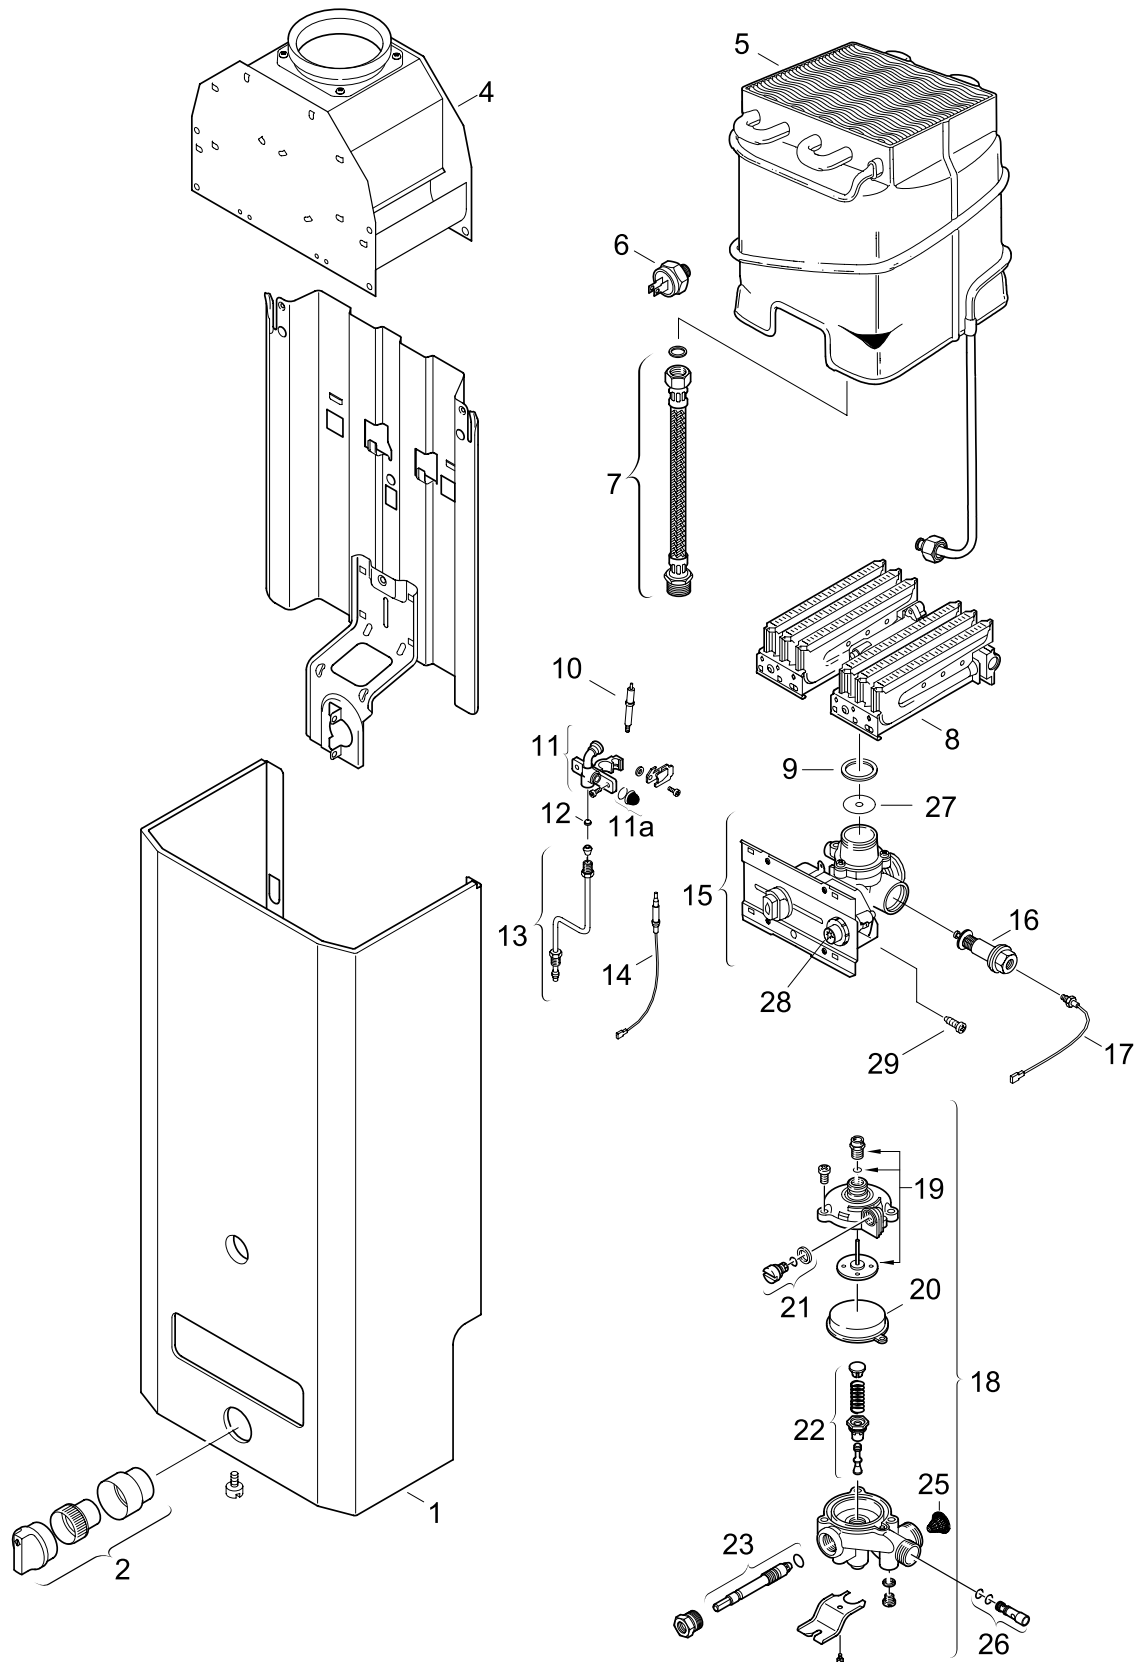

Bosch Aqostar 38B Please be aware that Bosch has changed Part numbers over the years. On Page 2 of this PDF - you will find part number and you can click on these to get to our site for a particular part number.

672060646-01.1 JF

Bosch Aqustar 38B Please be aware that Bosch has changed Part numbers over the years.

If you don't see the part you are looking for or it is not linked to a specific page - click here to go to the Bosch Aqustar 38B Model Parts Page

1	Cover	8 705 421 021	
2	Temperature adjustment knob	8 702 000 182	
4	Draft diverter	8 705 505 361	
5	Heat exchanger	8 705 406 149	
6	Overheat sensor (ECO)	8 707 206 040	
7	Hot water pipe	8 700 703 038	
8	Main burner assembly	8 708 120 301	LPG
	Main burner assembly	8 708 120 011	NG
9	Burner assembly washer	8 700 103 008	
10	Piezo electrode	8 708 107 002	
11	Pilot burner assembly	8 718 105 051	
11a	Pilot air screen	8 700 507 055	
12	Pilot orifice	8 708 200 005	NG
	"	8 748 200 173	LPG
13	Pilot Tube	8 710 707 166	
14	Thermocouple	8 747 202 083	
15	Gas valve	8 707 011 456	LPG
	Gas valve	8 707 011 466	NG
16	Electromagnet	8 707 201 012	
17	Thermocable	8 747 202 209	
18	Water valve assembly	8 707 002 497	
19	Pushrod	8 703 406 204	
20	Water valve diaphragm	8 700 503 050	
21	Slow ignition valve	8 708 503 063	
22	Water valve water governor	8 707 402 018	
23	Water valve selector screw	8 708 500 166	
25	Water inlet filter	8 700 507 001	
26	Water valve venturi	8 708 205 210	
27	Throttle Disc	8 700 100 169	NG
28	Piezo igniter	8 708 108 040	
29	Screw	8 703 401 051	