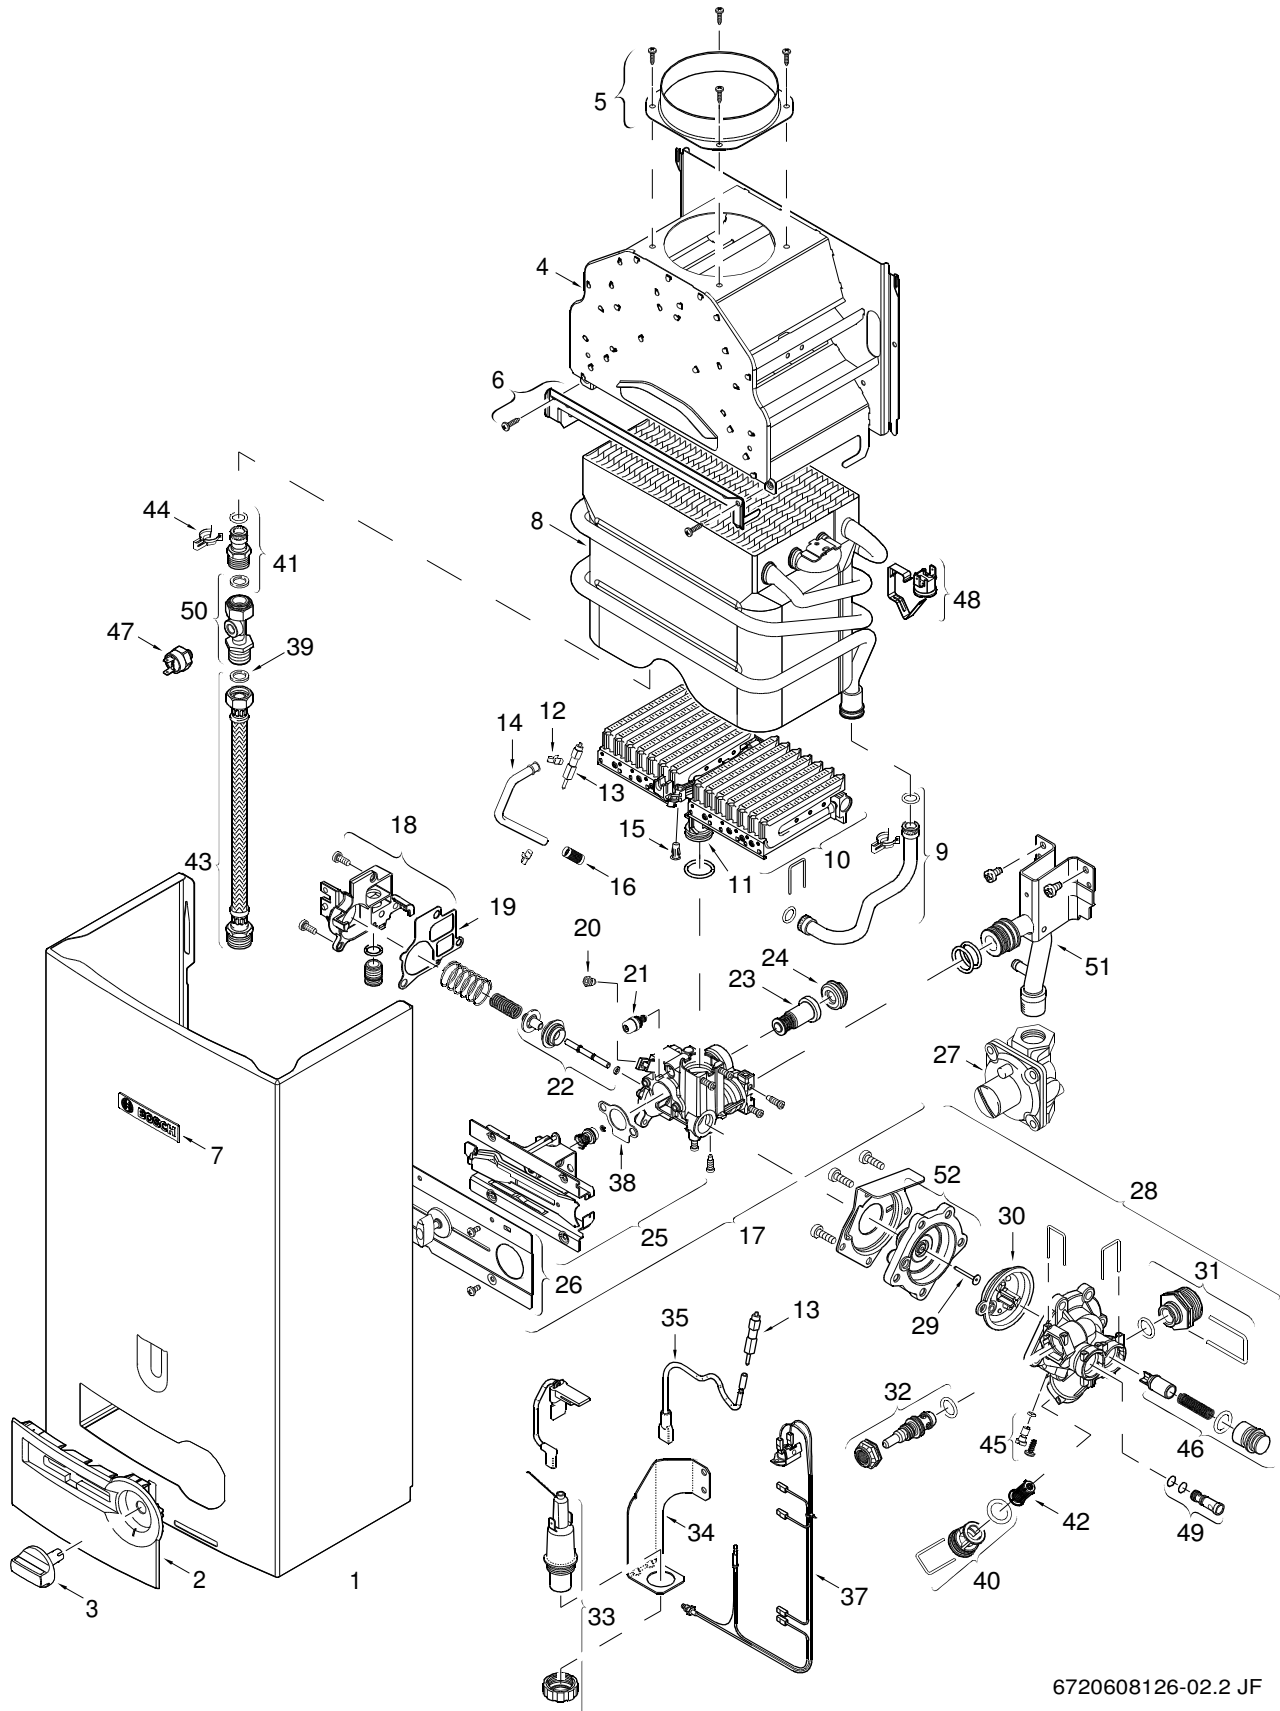

6720608126-02.2 JF

Fig. 28 Components Diagram

8.3 Parts list

Item	Description	Reference
1	Front cover	8 705 431 413 0
2	Shield	8 705 506 911 0
3	Temp. control knob	8 702 000 295 0
4	Draft Diverter	8 705 505 438 0
5	Exhaust pipe union Ø128	8 705 504 150 0
6	Angle bracket	8 708 003 190 0
7	Trade mark badge	8 701 103 135 0
8	Heat exchanger	8 705 406 384 0
9	Cold water pipe	8 700 715 036 0
10	Main burner NG	8 708 120 504 0
10	Main burner LP	8 708 120 617 0
11	Connector	8 705 209 062 0
12	Piezo clip (x10)	8 701 201 019 0
13	Sparking plug	8 748 107 089 0
14	Pilot gas pipe	8 700 707 369 0
15	Tube (x10)	8 740 609 002 0
16	Pilot screen	8 700 507 067 0
17	Gas valve NG	8 707 021 395 0
17	Gas valve LP	8 707 021 396 0
18	Throttle housing	8 705 502 067 0
19	Washer (x10)	8 701 004 044 0
20	Pilot injector LP	8 708 200 326 0
20	Pilot injector NG	8 708 200 327 0
21	Pilot valve	8 708 500 301 0
22	Poppet valve head (2) NG	8 708 500 358 0
22	Poppet valve head (3) LP	8 708 500 359 0
23	Electromagnet	8 707 201 028 0
24	Electromagnet cap	8 703 305 283 0
25	Valve operation housing	8 708 008 069 0
26	Guide plate	8 701 000 380 0
27	Gas pressure regulator LP	8 707 406 083 0
27	Gas pressure regulator NG	8 707 406 084 0
28	Water valve	8 707 006 286 0
29	Water valve pushrod (10x)	8 703 204 051 0
30	Diaphragm (A)	8 700 503 079 0
31	Inlet water connection	8 700 306 110 0
32	Selector screw	8 708 500 332 0
33	Piezo igniter	8 708 108 051 0
34	Fixing bracket	8 701 302 181 0
35	Ignition lead	8 704 401 040 0
37	Flue gas safety device	8 707 206 445 0
38	Washer (x10)	8 701 004 043 0
39	Heat exchanger washer	8 700 103 658 0
40	Threaded bushing	8 700 306 148 0
41	Connector	8 700 306 187 0
42	Water Filter	8 700 507 059 0
43	Outlet Hose	8 700 703 139 0
44	Water connection clip	8 701 201 020 0
45	Plunger	8 703 502 039 0
46	Volumetric water governor	8 705 705 034 0
47	ECO	8 707 206 017 0
48	Temperature Limiter	8 707 206 435 0
49	Venturi	8 708 205 279 0
50	Hot water pipe	8 700 715 178 0
51	Gas supply pipe	8 700 715 351 0
52	Cover	8 705 500 105 0