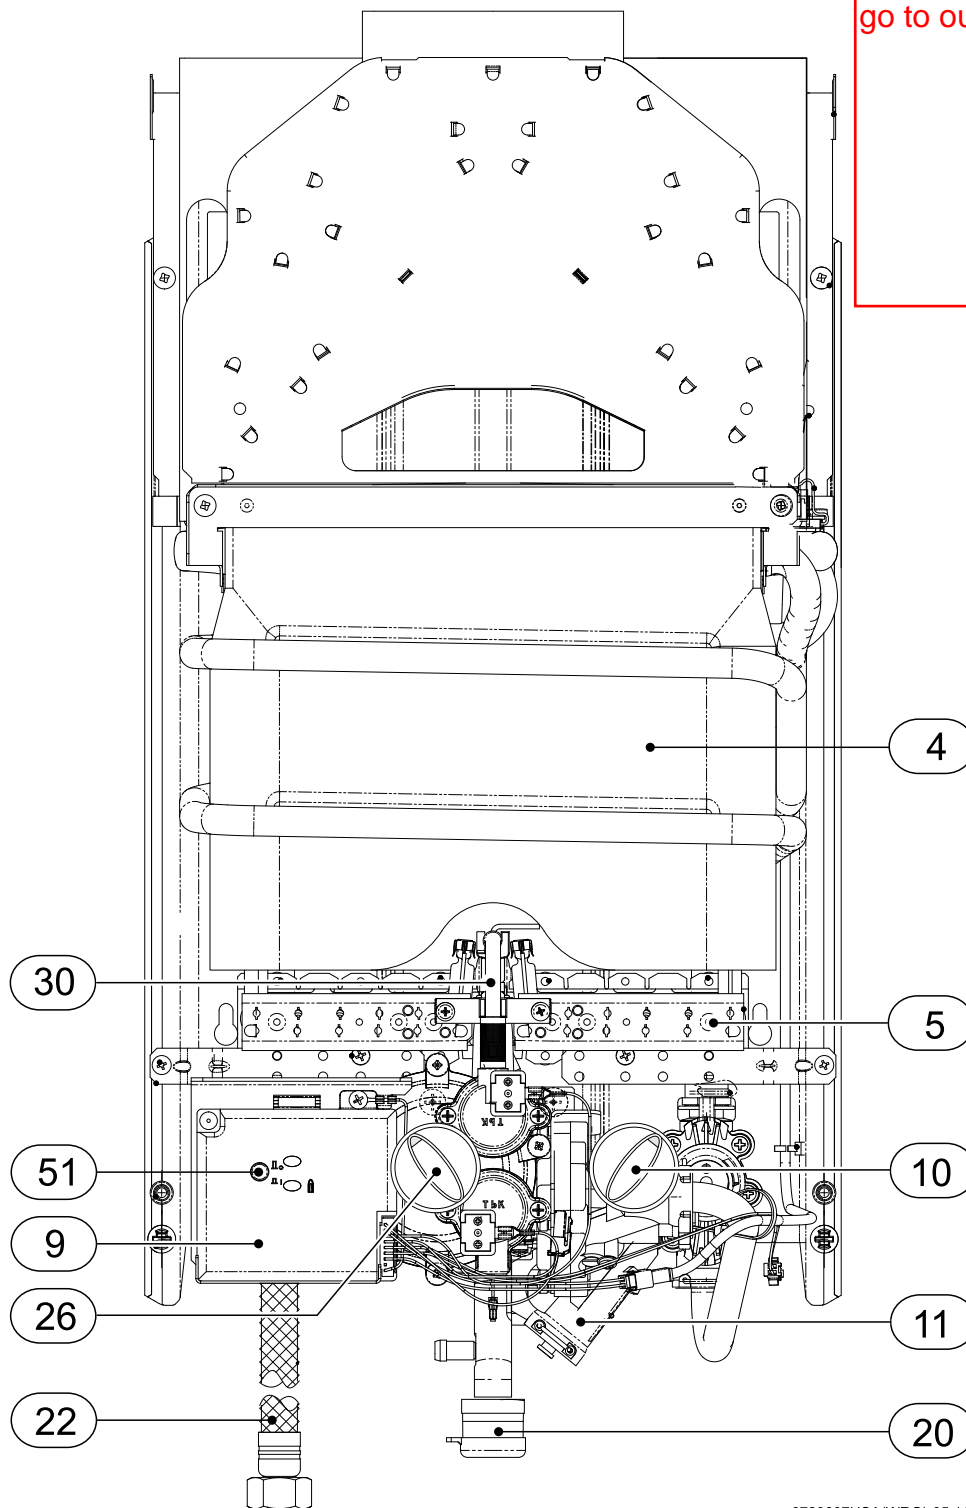

8 Interior components and diagram parts list

8.1 Interior components

Bosch Aquastar 1600H
Repair Parts - Bosch has
changed Item Numbers over
the years - so be careful
when selecting a part. Click
on the item number below to
go to our site for that part.

6720607USA(WRG)-05.1AL

Fig. 26 Functional scheme

4 Heat exchanger 5 Main gas burner 9 Electronic control box 10 Temperature adjustment selector 11 Water valve 22 Flexible hot outlet	26 Output control 30 Pilot gas tubing 51 on/off switch