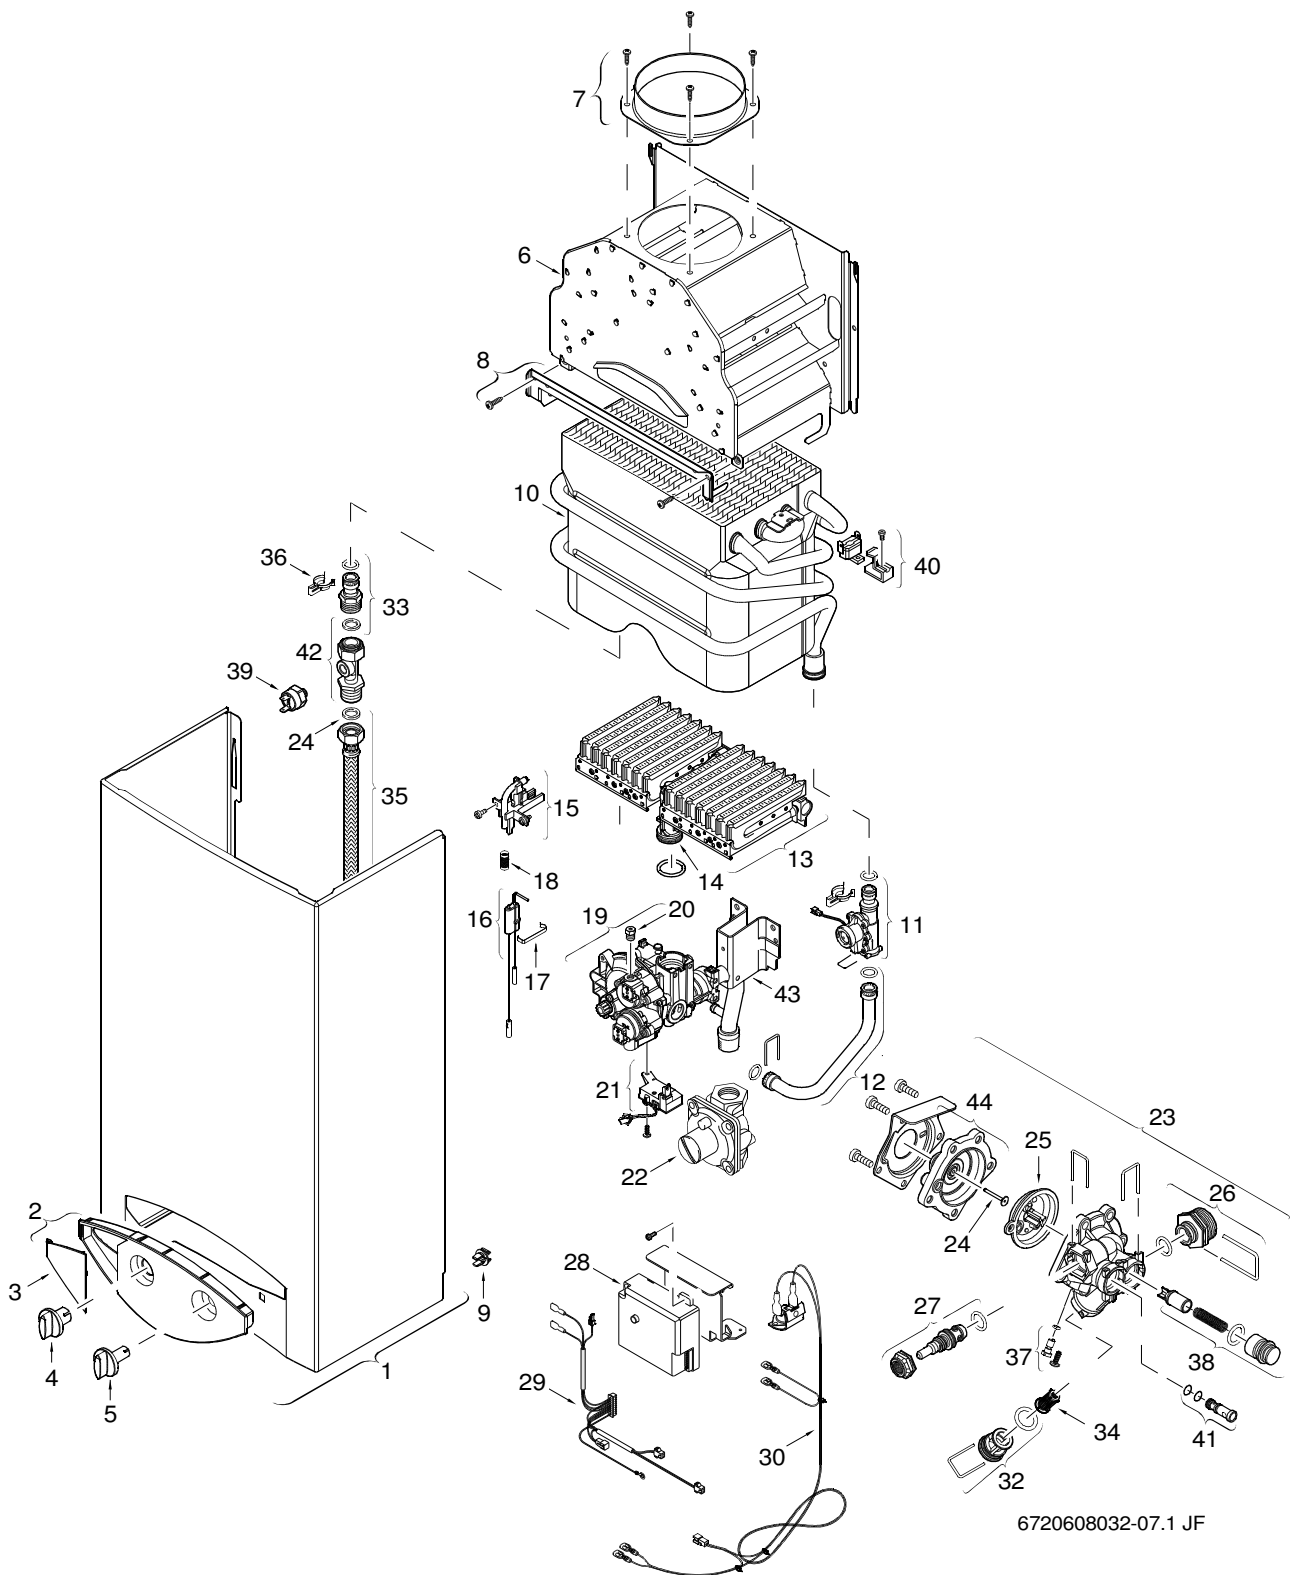

8.2 Components diagram

Fig. 27 Components Diagram

8.3 Parts list

Item	Description	Reference
1	Front cover	8 705 431 242 0
2	Shield	8 705 506 814 0
3	Control cover	8 705 506 813 0
4	Temp. control knob	8 702 000 305 0
5	Water flow selector handle	8 702 000 304 0
6	Draft Diverter	8 705 505 442 0
7	Exhaust pipe union Ø128	8 705 504 046 0
8	Angle bracket	8 708 003 192 0
9	Cover retaining clip (x10)	8 700 506 200 0
10	Heat exchanger	8 705 406 332 0
11	Hydro generator	8 707 406 071 0
12	Cold water pipe	8 700 715 109 0
13	Main burner LP	8 708 120 615 0
13	Main burner NG	8 708 120 616 0
14	Connector	8 705 209 056 0
15	Pilot burner	8 708 105 655 0
16	Sparking plug	8 708 107 013 0
17	Ignitor bracket (x10)	8 701 300 010 0
18	Pilot screen	8 700 507 066 0
19	Gas valve LP	8 707 011 962 0
19	Gas valve NG	8 707 011 976 0
20	Pilot injector LP	8 708 200 321 0
20	Pilot injector NG	8 708 200 322 0
21	Microswitch	8 707 200 020 0
22	Gas pressure regulator LP	8 707 406 083 0
22	Gas pressure regulator NG	8 707 406 084 0
23	Water valve	8 707 006 344 0
24	Watervalue pushrod (10x)	8 703 204 051 0
25	Diaphragm (L)	8 700 503 084 0
26	Inlet water connection	8 700 306 110 0
27	Selector screw	8 708 500 304 0
28	Ignition unit	8 707 207 142 0
29	Cable	8 704 401 340 0
30	Flue gas safety device	8 707 206 446 0
31	Heat exchanger washer	8 700 103 658 0
32	Threaded bushing	8 700 306 148 0
33	Connector	8 700 306 187 0
34	Water filter	8 700 507 059 0
35	Outlet Hose	8 700 703 139 0
36	Water connection clip	8 701 201 020 0
37	Plunger	8 703 502 039 0
38	Volumetric water governor	8 705 705 034 0
39	ECO	8 707 206 017 0
40	Temperature limiter	8 707 206 132 0
41	Venturi	8 708 205 279 0
42	Hot water pipe	8 700 715 178 0
43	Gas supply pipe	8 700 715 351 0
44	Cover	8 705 500 105 0