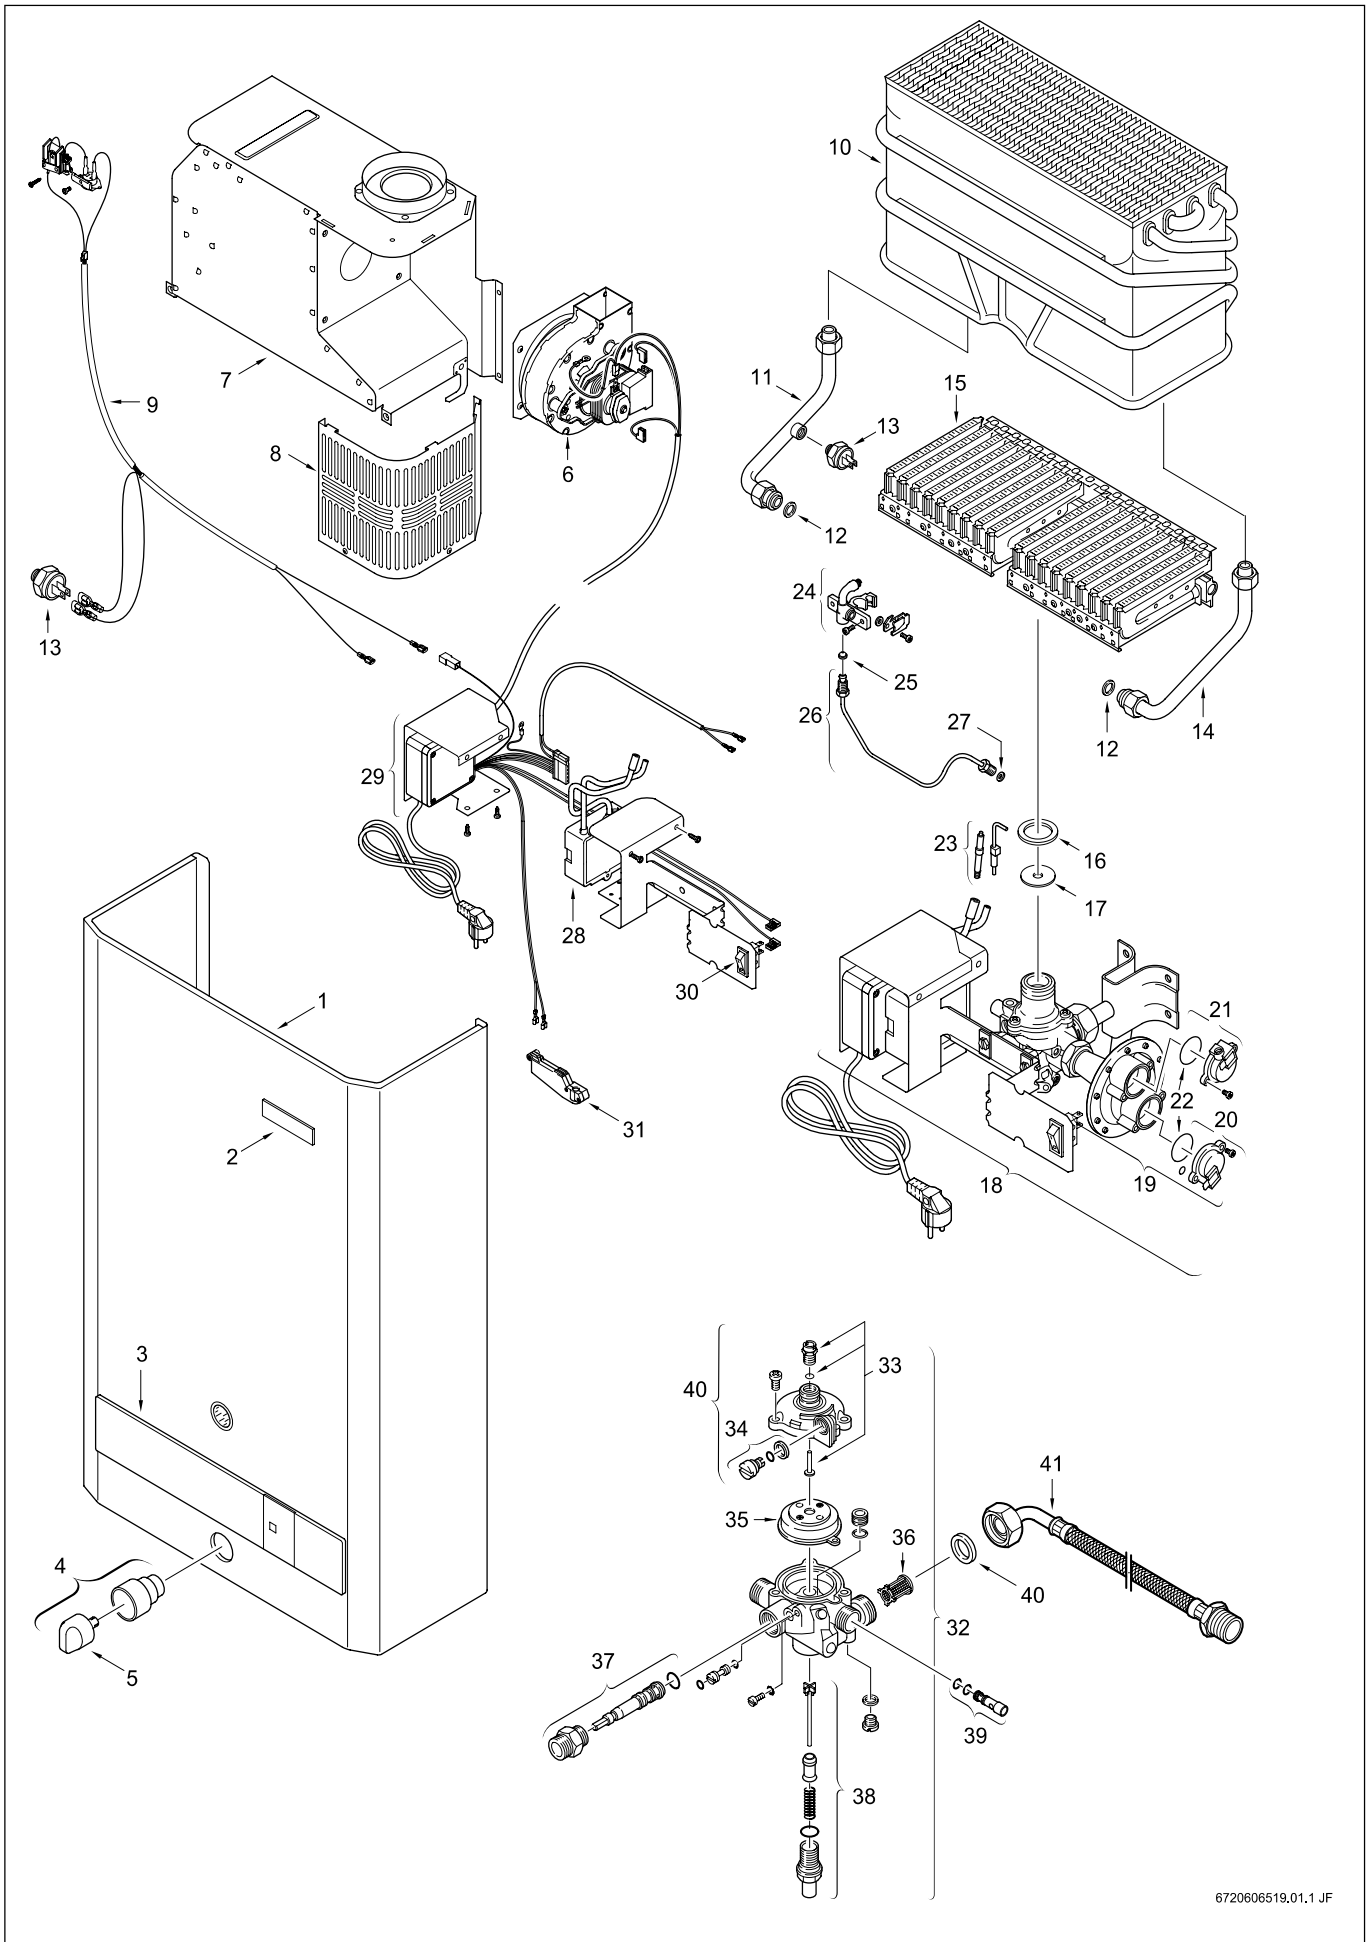

Bosch Aquastar 125FX - for models built before January 2003. Many of these parts will also work on newer 125FX built after February 2003 as well as other Bosch 125 Series. Be aware that Bosch has changed their part numbers over the years - so these part numbers may be old - but click on the part number and it will take you to that part on our site. Be careful when selecting parts and make sure you have the correct part

If you don't see the part you are looking for or it is not linked to a specific page - click here to go to the Bosch Aquastar 125FX Older Model Parts Page

1	Front Cover	8 705 421 255
2	AquaStar Decal	8 701 103 074
3	Plastic lower snap-on	8 705 506 451
4	Temperature adjustment knob complete	8 702 000 219
5	Temperature adjustment knob	8 702 000 111
6	Exhaust fan assembly	8 707 204 023
7	Draft diverter	8 705 505 451
8	Fan protection	8 701 302 164
9	Flue gas safety device	8 707 206 185
10	Heat Exchanger	8 705 406 235
11	Hot water pipe	8 700 705 556
12	Washer	8 710 103 045
13	Overheat sensor (ECO)	8 707 206 040
14	Cold water pipe	8 700 705 294
15	Main burner assembly	8 708 120 298 NG 8 708 120 296 LP
16	Washer for burner assembly	8 710 103 060
17	Throttle disc	8 700 100 189 LP only
18	Gas Valve	8 707 011 811 NG 8 707 011 812 LP
19	Diaphragm switch	8 708 504 021 NG 8 708 504 049 LP
20	Burner electrovalve	8 708 501 250
21	Pilot electrovalve	8 708 501 249
22	O-ring	8 700 205 120
23	Electrode ignition group	8 718 107 067
24	Pilot burner assembly	8 708 105 337 NG 8 708 105 491 LP
25	Injector pilot	8 708 200 069 NG 8 708 200 312 LP
26	Pilot gas tube	8 700 707 349
27	Washer	8 700 103 173
28	Electronic control box	8 707 207 011
29	Electric control box	8 707 101 021
30	On/Off switch	8 707 200 014
31	Microswitch	8 707 200 007
32	Water valve	8 707 002 534
33	Water valve repair kit	8 703 406 178
34	Slow ignition valve	8 708 503 063
35	Diaphragm	8 700 503 053
36	Water inlet filter	8 700 507 059
37	Selector screw	8 708 500 251
38	Volumetric water governor	8 707 402 015
39	Venturi	8 708 205 249
40	Water connections gasket	8 710 103 043
41	Water elbow fitting	8 700 703 114

Bosch Aqustar 125FX - for models built before January 2003. But, some of these parts will work for models built after February 2003 too! Please be aware that Bosch has changed Part numbers over the years.

6720606519.01.1 JF