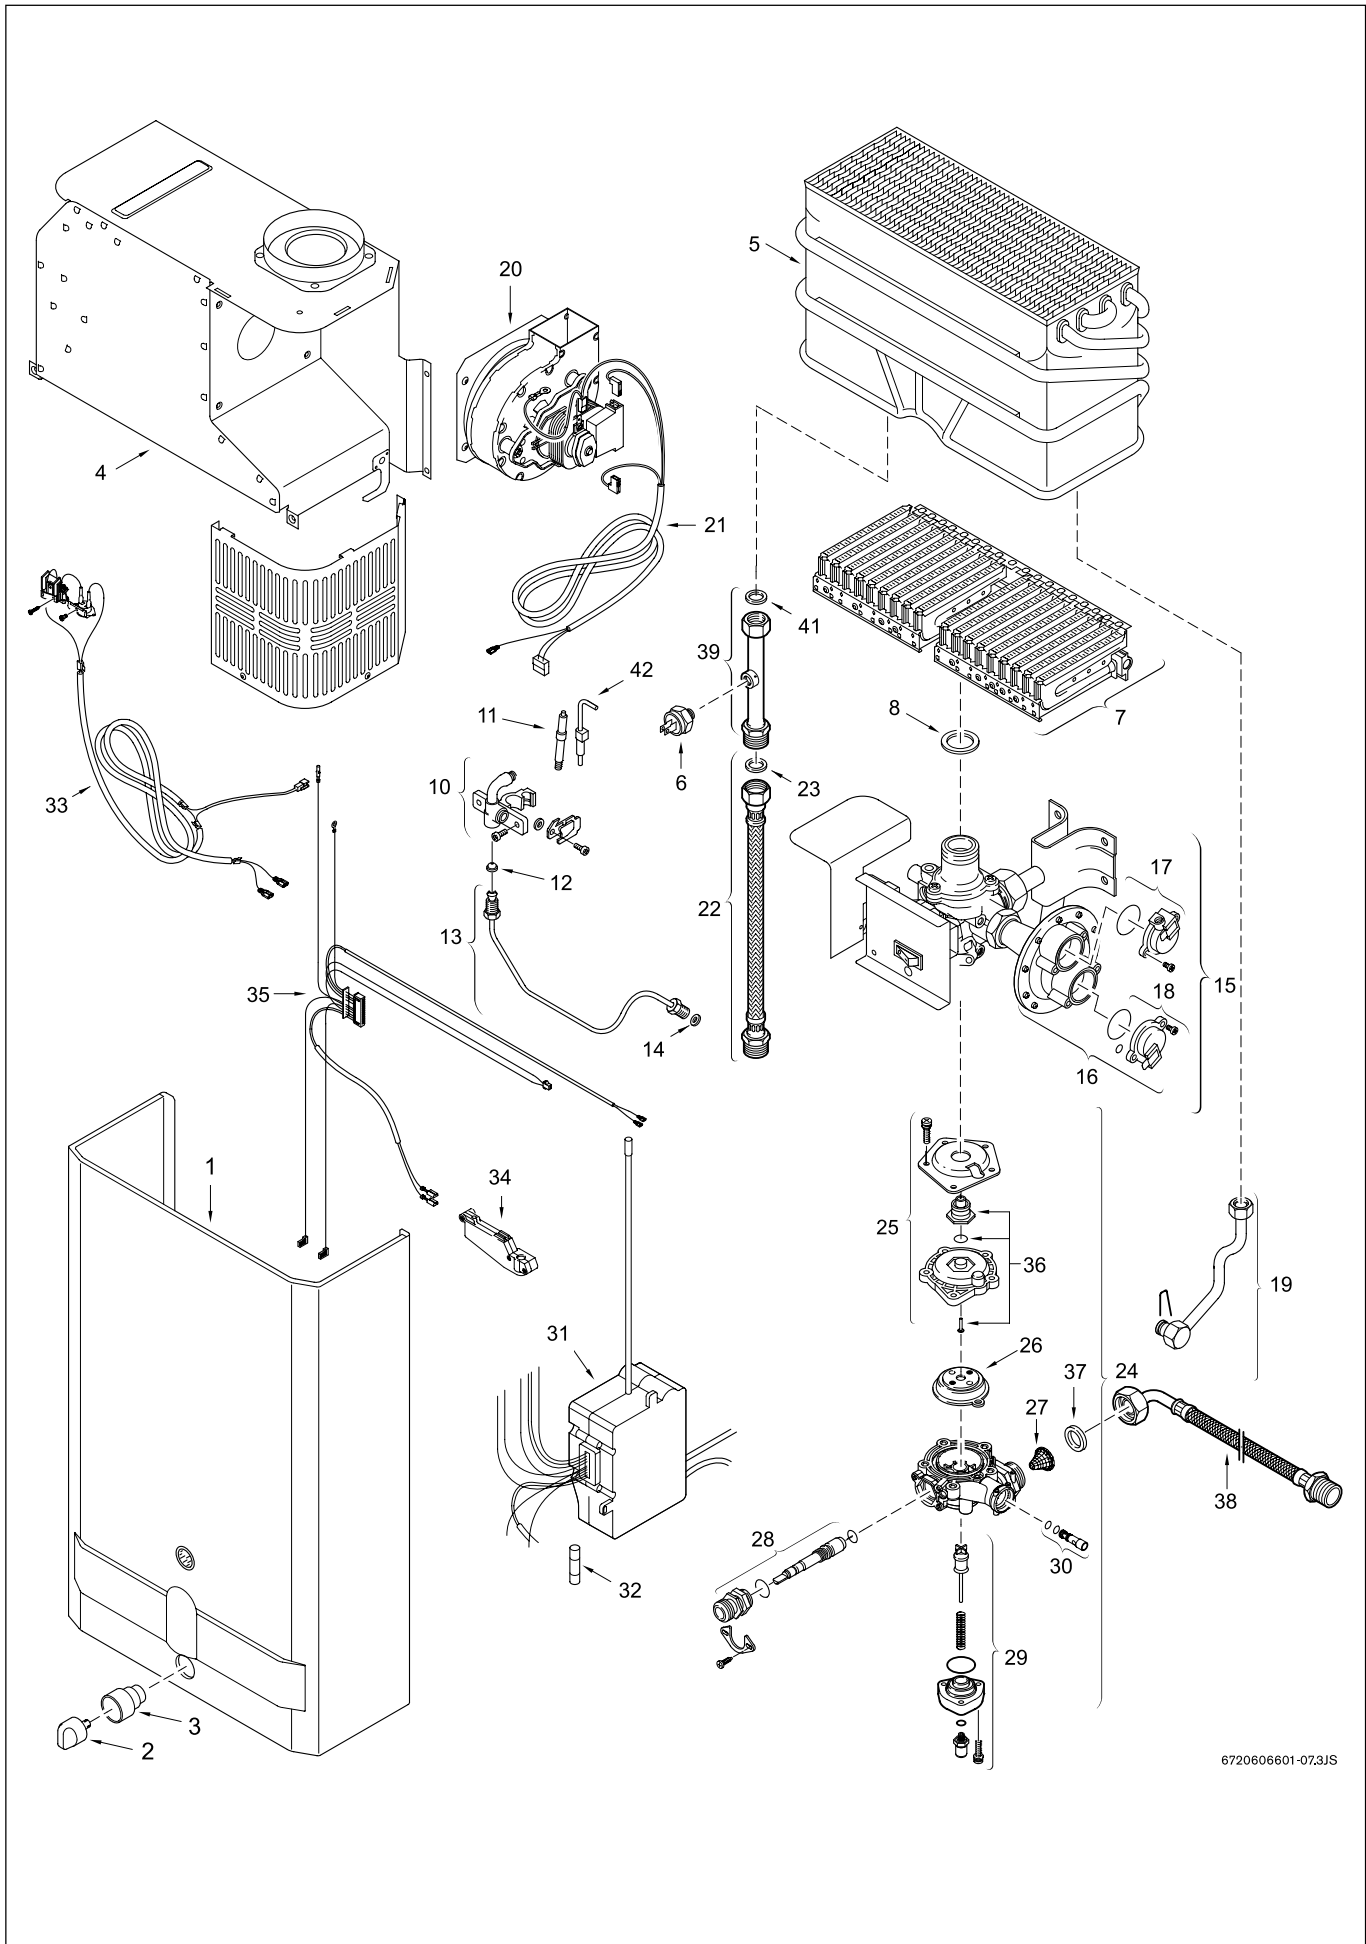

Bosch Aqstar 125FX - for models built after February 2003. But, some of these parts will work for models built prior to January 2003 too! Please be aware that Bosch has changed Part numbers over the years.

6720606601-07.3JS

Bosch Aquastar 125FX - for models built after February 2003. Many of these parts will also work on older 125FX built before January 2003 as well as other Bosch 125 Series. Be aware that Bosch has changed their part numbers over the years - so these part numbers may be old - but click on the part number and it will take you to that part on our site. Be careful when selecting parts and make sure you have the correct part

If you don't see the part you are looking for or it is not linked to a specific page - click here to go to the Bosch Aquastar 125FX Newer Model Parts Page

1	Cover	8 705 421 775	
2	Temperature adjustment knob	8 702 000 111	
3	Temperature adjustment collar	8 700 403 008	
4	Draft diverter	8 705 505 451	
5	Heat exchanger	8 705 406 235	
6	Overheat sensor (ECO)	8 707 206 040	
7	Main burner	8 708 120 298	NG
7	Main burner	8 708 120 296	LPG
8	Burner assembly washer	8 710 103 060	
10	Pilot burner	8 718 105 051	NG
10	Pilot burner	8 708 105 491	LPG
11	Piezo electrode	8 708 107 006	
12	Pilot injector	8 708 200 069	NG
12	Pilot injector	8 708 200 312	LPG
13	Pilot tube	8 700 707 349	
14	Washer pilot tube	8 700 103 173	
15	Gas valve	8 707 011 949	NG
15	Gas valve	8 707 011 950	LPG
16	Diaphragm switch	8 708 504 021	NG
16	Diaphragm switch	8 708 504 049	LPG
17	Pilot electrovalve	8 708 501 249	
18	Burner electrovalve	8 708 501 250	
19	Cold water pipe	8 700 705 627	
20	Exhaust fan assembly	8 707 204 023	
21	Exhaust fan cable	8 704 401 168	
22	Outlet flex hose	8 700 703 139	
23	Washer	8 700 103 658	
24	Water valve	8 707 006 361	
25	Water valve cover	8 705 500 101	
26	Diaphragm	8 700 503 092	
27	Water inlet filter	8 700 507 001	
28	Water valve selector screw	8 708 500 289	
29	Volumetric water governor	8 705 705 021	
30	Venturi	8 708 205 279	
31	Electric control box	8 707 207 106	
32	Fuse T2,5A	1 904 521 342	
33	Flue Gas Sensor	8 707 206 305	
34	Microswitch	8 707 200 007	
35	Set of cables	8 704 401 170	
36	Pushrod	8 700 306 114	
37	Washer connection gasket	8 710 103 043	
38	Water elbow fitting	8 700 703 114	
39	Connecting pipe hot	8 700 715 178	
40	Water valve set screw	8 703 401 051	
41	Washer	8 710 103 045	
42	Flame sensor	8 708 107 007