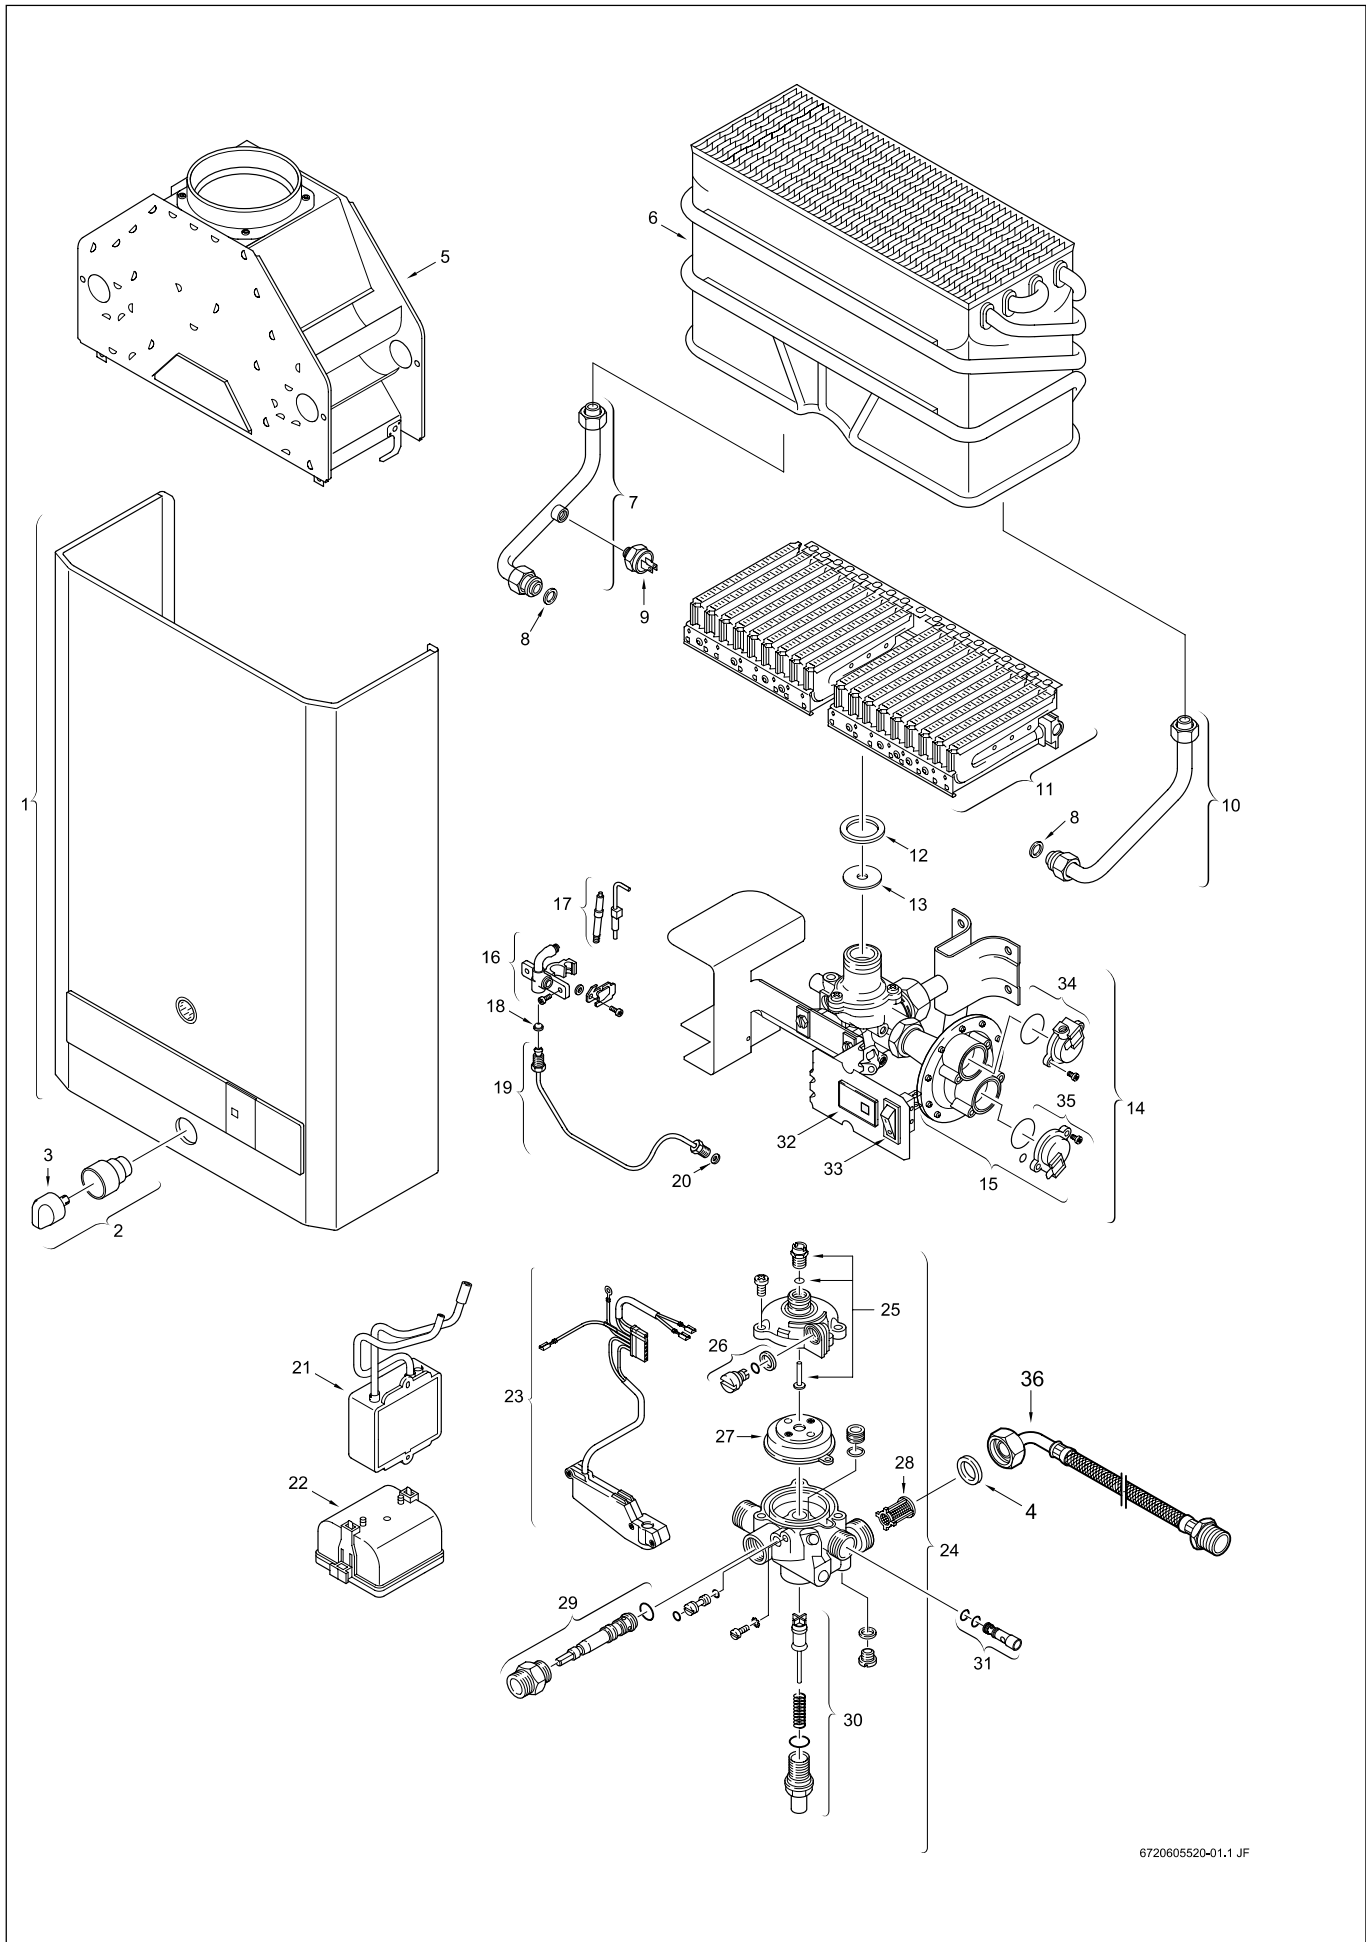

Bosch Aquistar 125X Please be aware that Bosch has changed Part numbers over the years. On Page 2 of this PDF - you will find part number and you can click on these to get to our site for a particular part number.

6720605520-01.1 JF

Bosch Aquastar 125X Please be aware that Bosch has changed Part numbers over the years.

If you don't see the part you are looking for or it is not linked to a specific page - click here to go to the Bosch Aquastar 125X Model Parts Page

1	Front cover	α	8 705 421 255
2	Temperature adjustment knob comp.	α	8 702 000 219
3	Temperature adjustment knob	α	8 702 000 111
4	Water connection gasket	α	8 710 103 043
5	Draught diverter	α	8 705 505 354
6	Heat exchanger	α	8 705 406 235
7	Hot water pipe	α	8 700 705 556
8	Washer	α	8 710 103 045
9	Overheat sensor (ECO)	α	8 707 206 040
10	Cold water pipe	α	8 700 705 294
11	Main Burner Assembly	NG	8 708 120 298
11	Main Burner Assembly	LPG	8 708 120 296
12	Washer for burner assembly	α	8 710 103 060
13	Throttle disc	LPG	8 700 100 174
14	Gas valve	NG	8 707 011 729
14	Gas valve	LPG	8 707 011 730
15	Diaphragm switch	NG	8 708 504 021
15	Diaphragm switch	LPG	8 708 504 049
16	Pilot burner assembly	LPG	8 708 105 491
16	Pilot burner assembly	NG	8 708 105 337
17	Electrode ignition group	α	8 718 107 067
18	Injector pilot	NG	8 708 200 069
18	Injector pilot	LPG	8 708 200 312
19	Pilot gas tube	α	8 700 707 349
20	Washer	α	8 700 103 173
21	Electronic control box	α	8 707 207 011
22	Battery box	α	8 700 505 062
23	Set of cables complete	α	8 704 401 035
24	Water valve	α	8 707 002 534
25	Water valve repair kit	α	8 705 500 076
26	Slow-ignition valve	α	8 708 503 063
27	Diaphragm	α	8 700 503 053
28	Water inlet filter	α	8 700 507 059
29	Selector screw	α	8 708 500 251
30	Volumetric water governor	α	8 707 402 015
31	Venturi	α	8 708 205 249
32	LED Control		8 707 305 001
33	On/Off Switch		8 707 200 014
34	Pilot Electrovalve		8 708 501 249
35	Burner Electrovalve		8 708 501 250
36	Water elbow fitting		8 700 703 114