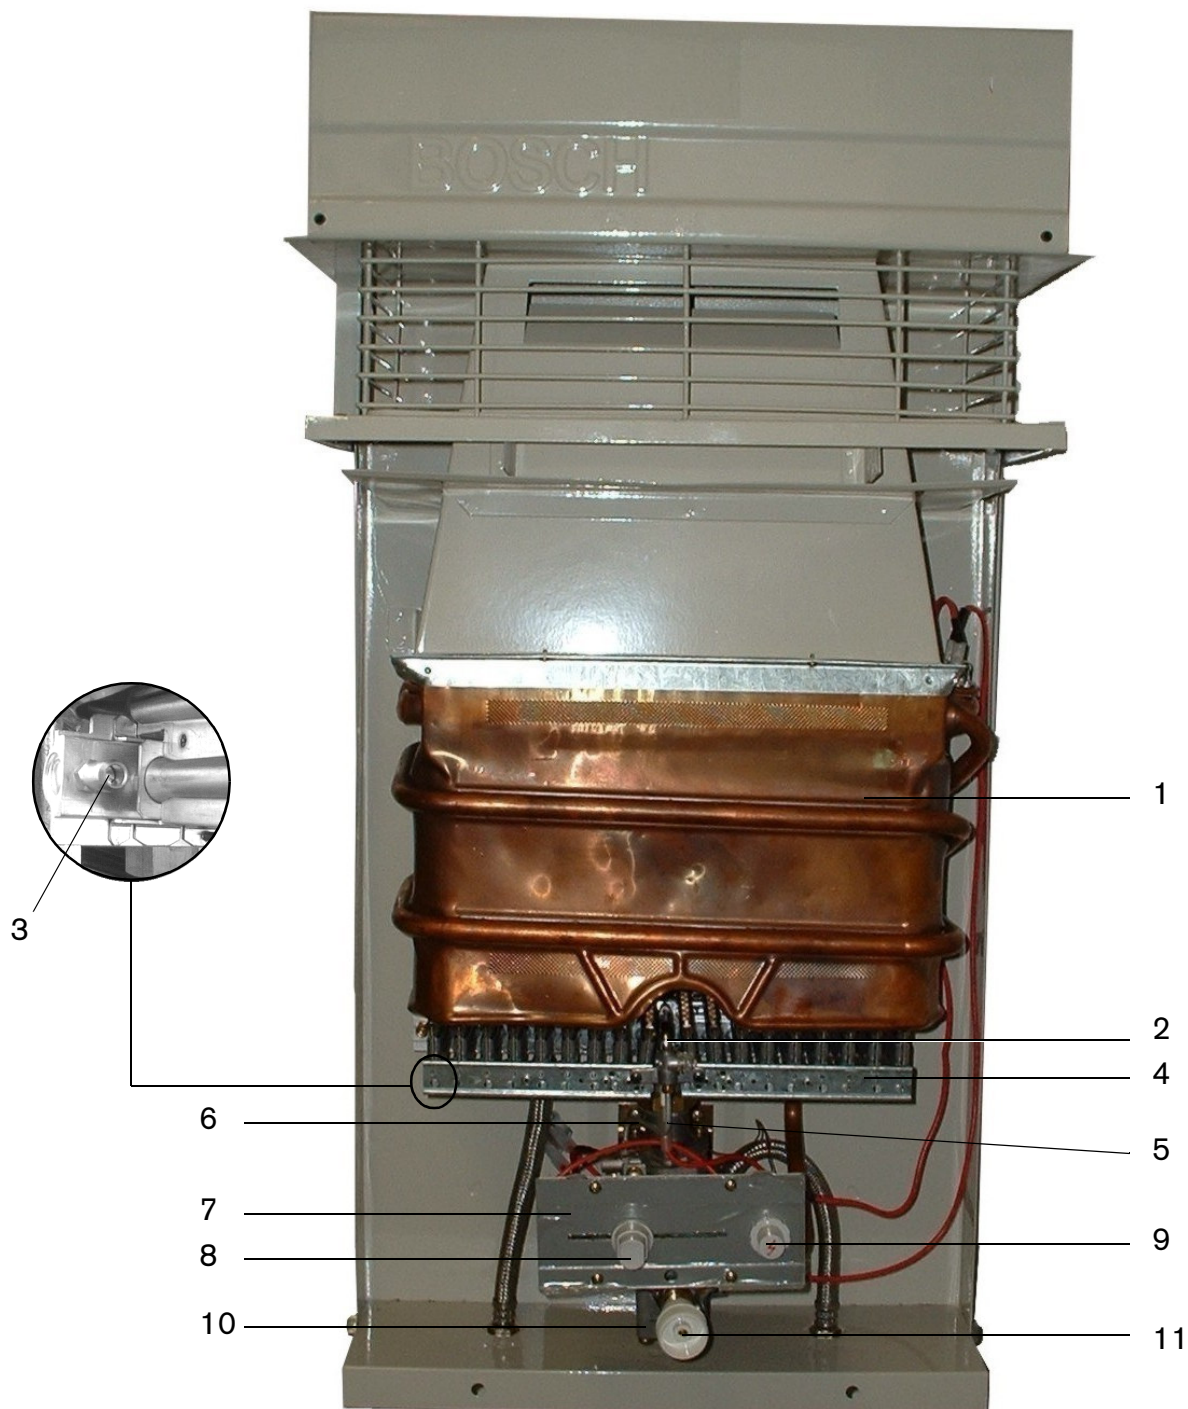

7 Interior components and diagram parts list

7.1 Interior components

Fig. 12 Functional scheme

- 1 Heat exchanger
- 2 Pilot assembly
- 3 Burner manifold gas pressure test nipple
- 4 Main gas burner
- 5 Pilot gas tubing
- 6 on/off switch

- 7 Water valve
- 8 Gas control slide
- 9 Electronic control box
- 10 Temperature adjustment selector

7.2 Components diagram

Fig. 13 Components Diagram

Bosch Aqustar 125BO. Please be aware that Bosch has changed Part numbers over the years.

If you don't see the part you are looking for or it is not linked to a specific page - click here to go to the Bosch Aquastar 125BO Model Parts Page

Item	Description	Reference
1	Screw	8 716 461 314
2	Heat exchanger	8 705 406 235 0
3	Temperature limit	8 707 206 017 0
4	Hot water pipe	8 716 416 714
5	Thermocouple	8 707 202 087 0
6	Burner	8 708 120 298 0 (NG)
6	Burner	8 708 120 296 0 (LP)
7	Nozzle (120)	8 708 202 124 0 (NG)
7	Nozzle (79) (10x)	8 708 202 149 0 (LP)
8	Washer	8 701 003 010 0
90	Washer 1" (10x)	8 710 103 060 0
10	Throttle disc (7,0)	8 700 100 174 0
11	Pilot burner (41.1)	8 718 105 051 0
12	Pilot injector (5)	8 708 200 005 0 (NG)
12	Pilot injector (49)	8 748 200 173 0 (LP)
13	Sparking plug	8 708 107 002 0
14	Strainer	8 700 507 055 0
15	Pipe - Pilot gas	8 700 707 320 0
16	Gas valve	8 707 021 090 0 (NG)
16	Gas valve	8 707 021 091 0 (LP)
17	Magnetic unit	8 707 201 012 0
18	Piezo igniter	8 708 108 040 0
19	Nut	8 743 301 025 0
20	Cable	8 704 401 023 0
21	Water valve	8 707 002 708 0
22	Cover	8 705 500 101 0
23	Sleeve	8 700 306 114 0
24	Diaphragm (C)	8 700 503 053 0
25	Wire form spring	8 704 705 024 0
26	Water strainer	8 700 507 001 0
27	Selector Screw	8 708 500 289 0
28	Volumetric water governor	8 705 705 027 0
29	Venturi (23s)	8 708 205 279 0
30	Gas regulator	8 716 487 043 (LP)
30	Gas regulator	8 716 487 044 (NG)
31	Anti frost device	8 716 459 336
32	Thermostat	8 716 459 273
33	Screw	8 703 401 051 0
34	Cold water pipe	8 716 416 715