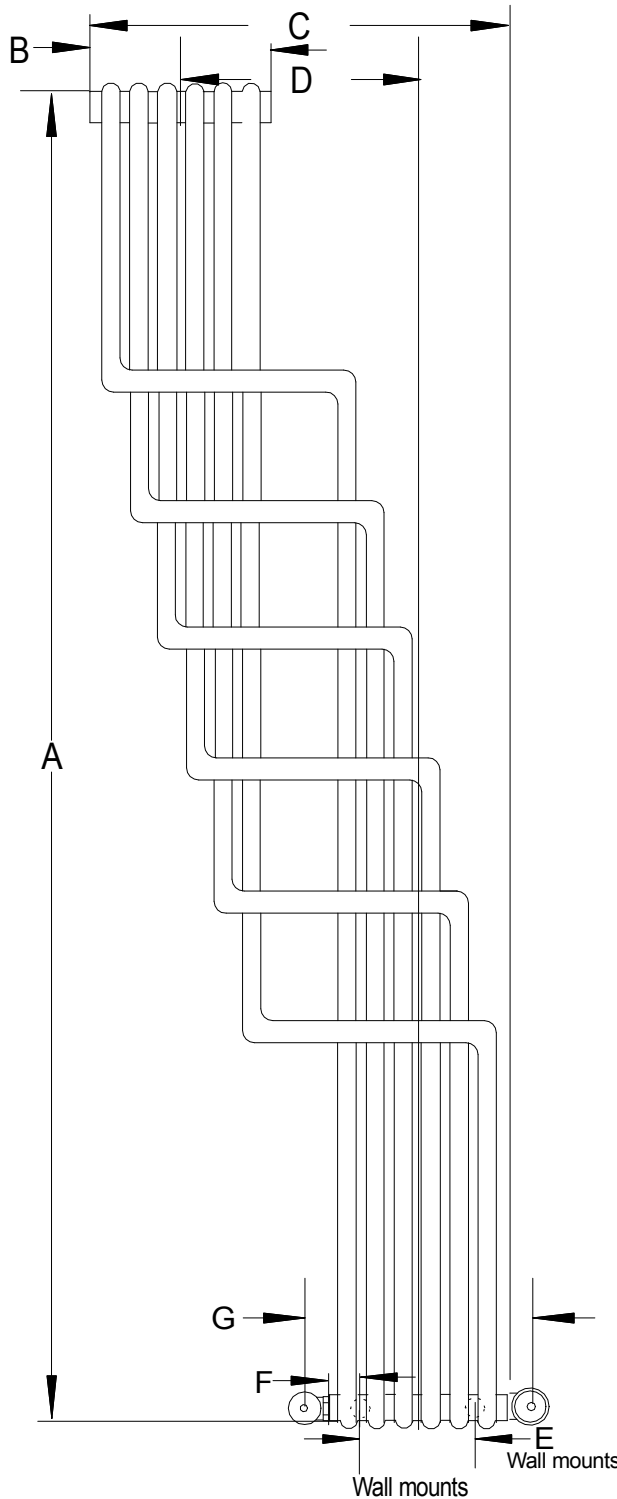

# MYSON

## Seine RHA Inspirational Hydronic

**Technical information**

- . Rough in 1/2" copper
- . Tube Diameter: 1"
- . Dezincification Resistant Brass
- . Open or Closed Loop System
- . Modern Valves
- . Sleeve Kit

### RHA 1,2 Technical Sheet

Model	A	B	C	D	E	F	G	BTU @ 150° EWT
RHA 1	49 7/8"	9 3/4"	22 1/2"	12 7/8"	6 7/16"	1 5/8"	11 1/4"	1674
RHA 2	63"	10 3/4"	25 1/16"	14 3/8"	7 1/4"	1 3/4"	12 1/4"	2294