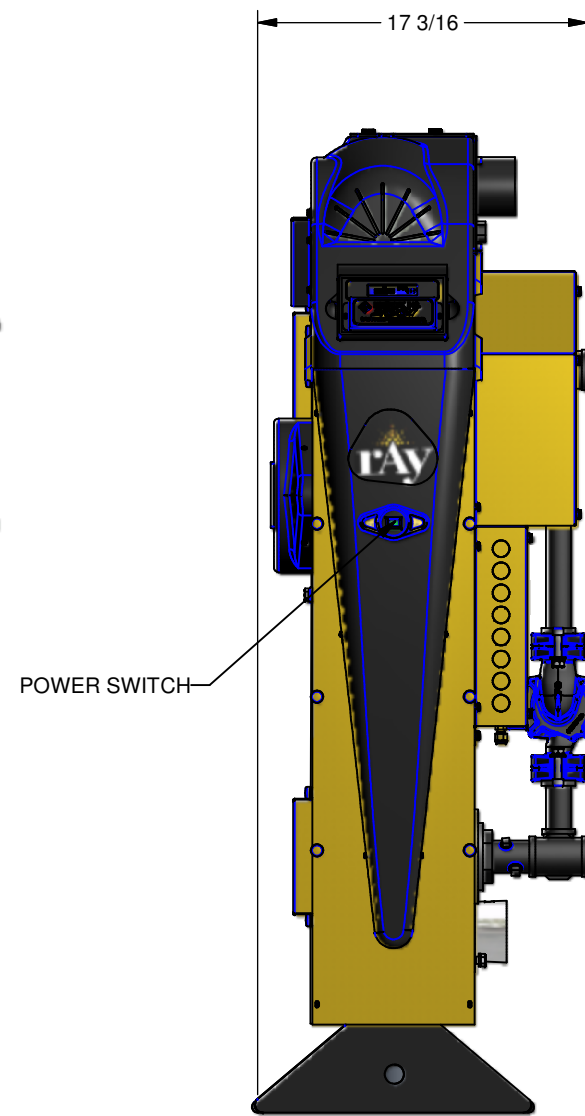

LEFT SIDE

FRONT

RIGHT SIDE

REAR

DRAIN ASSY WITH 1/2" BARB CONNECTION BREAK OUT VIEW FOR CLARITY.

NOTE: Dimensions are approximate and should not be used to "rough-in" equipment.
 HSUB-6 REV B 2/28/08

Mestek Inc.®