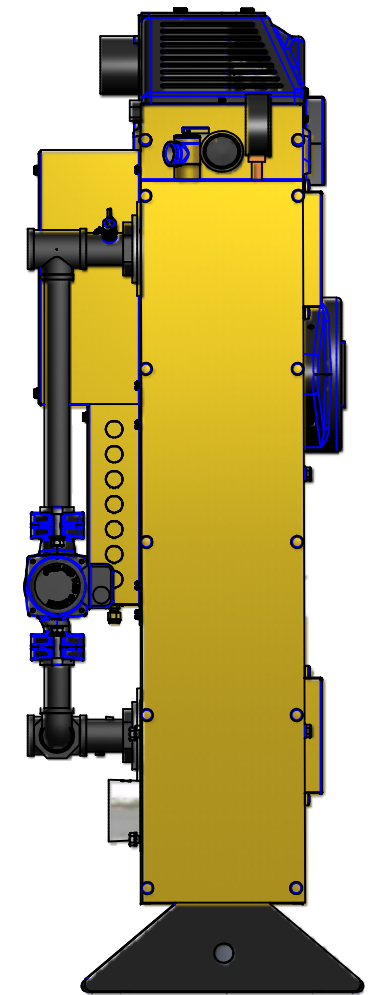

LEFT SIDE

FRONT

RIGHT SIDE

REAR

DRAIN ASSY WITH 1/2" BARB CONNECTION BREAK OUT VIEW FOR CLARITY.

NOTE: Dimensions are approximate and should not be used to "rough-in" equipment.
 HSUB-6 REV B 2/28/08

Mestek Inc.®