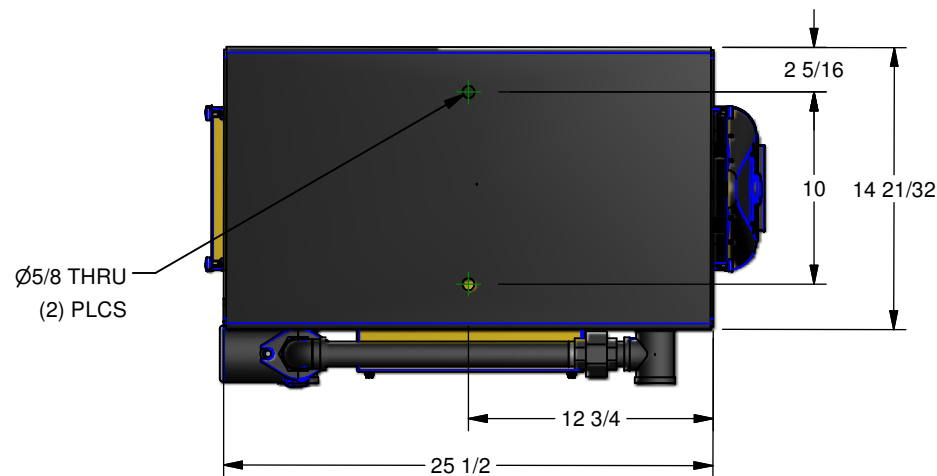

LEFT SIDE

FRONT

RIGHT SIDE

REAR

DRAIN ASSY WITH 1/2" BARB CONNECTION BREAK OUT VIEW FOR CLARITY.

NOTE: Dimensions are approximate and should not be used to "rough-in" equipment.
 HSUB-6 REV B 2/28/08

Mestek Inc.®