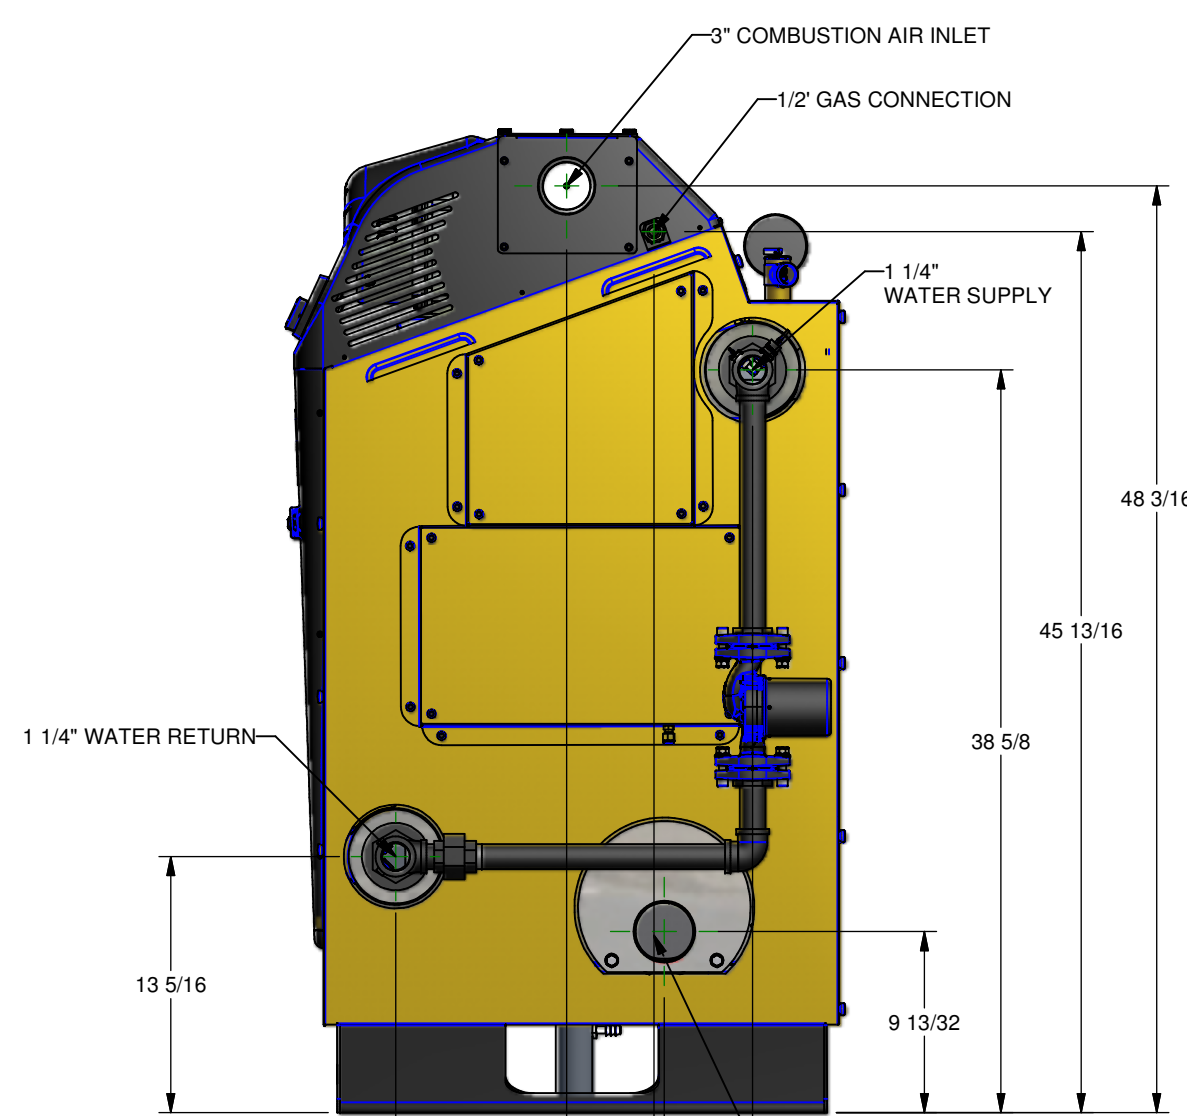

LEFT SIDE

FRONT

RIGHT SIDE

REAR

DRAIN ASSY WITH 1/2" BARB CONNECTION BREAK OUT VIEW FOR CLARITY.

NOTE: Dimensions are approximate and should not be used to "rough-in" equipment.
 HSUB-6 REV B 2/28/08

Mestek Inc.®