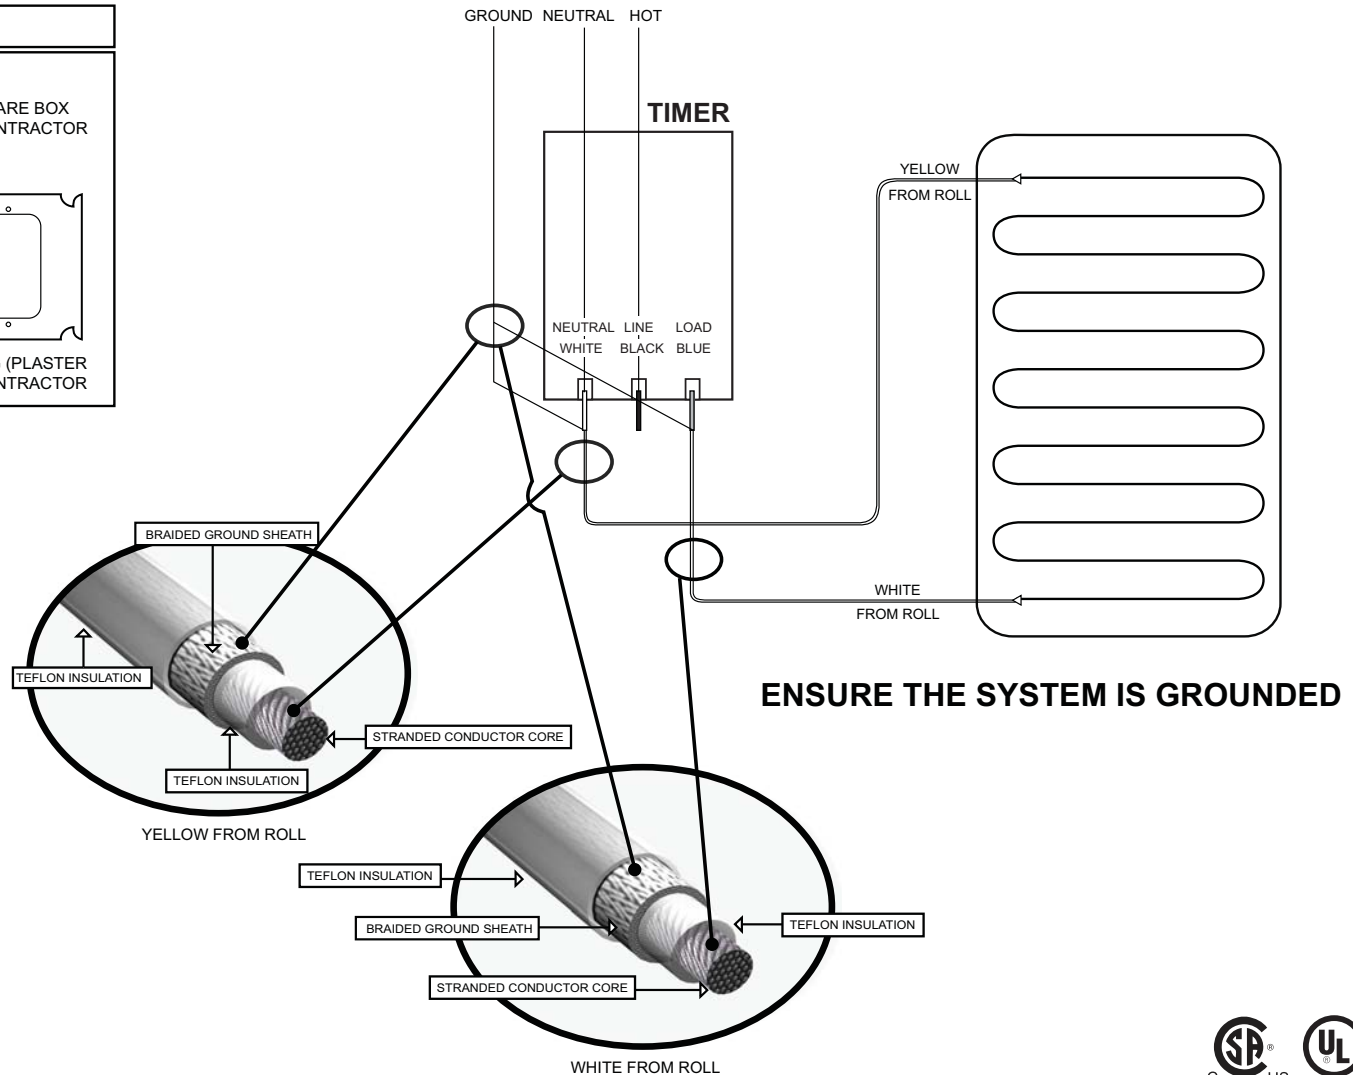

FOR ELECTRICIAN

ELECTRICAL ROUGH-IN

FROM POWER SOURCE 120V

WARMLY YOURS
MAKING COMFORT EASY

Installation and User Guide

The Installation and User Guide is packaged with the Timer Control. Please open Timer Control package for complete installation and programming information.

Warning

Timer Control can be “on” a maximum of 12 hours in any 24 hour period. However, do not exceed more than 6 hours during any one use.