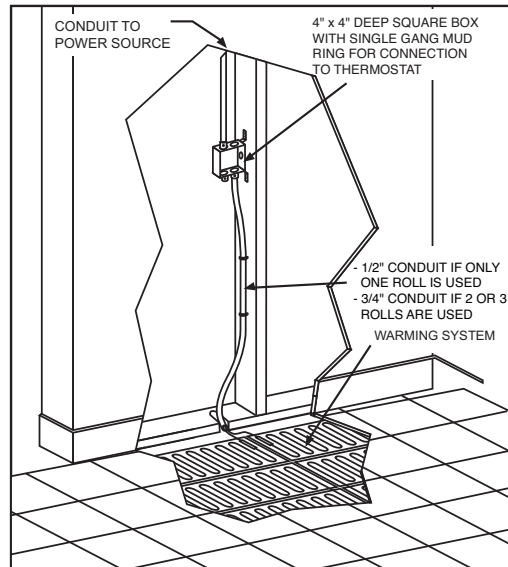

FOR ELECTRICIAN

ELECTRICAL ROUGH-IN

FROM POWER SOURCE 120V

WARMLY YOURS
MAKING COMFORT EASY

Installation and User Guide

The Installation and User Guide is packaged with the Timer Control. Please open Timer Control package for complete installation and programming information.