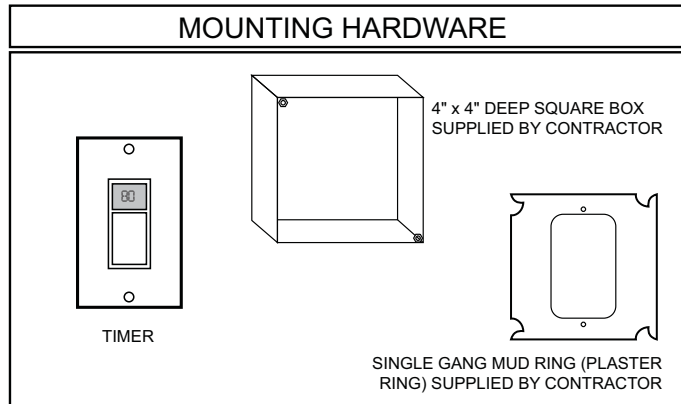

FOR ELECTRICIAN

ELECTRICAL ROUGH-IN

FROM POWER SOURCE 120V

WARMLY YOURS
MAKING COMFORT EASY

Installation and User Guide

The Installation and User Guide is packaged with the Timer Control. Please open Timer Control package for complete installation and programming information.