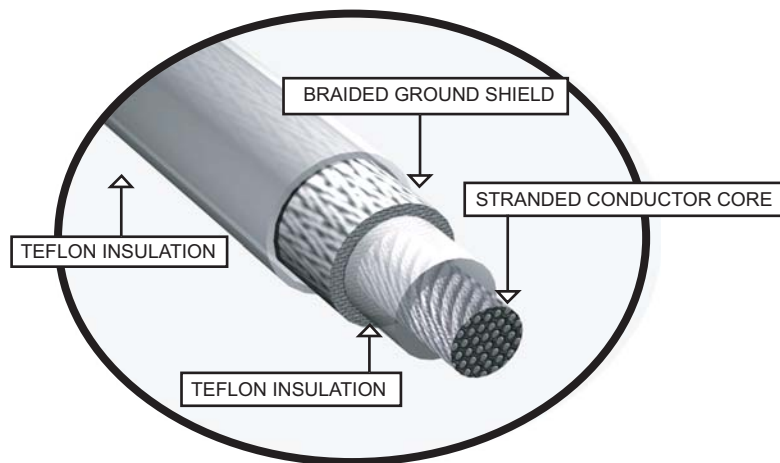

120 V AC Power Source

FOR ELECTRICIAN

Box Dimensions: 8 1/2" x 8 1/2" x 4 1/4"

Non Heated Leads /Supply Leads