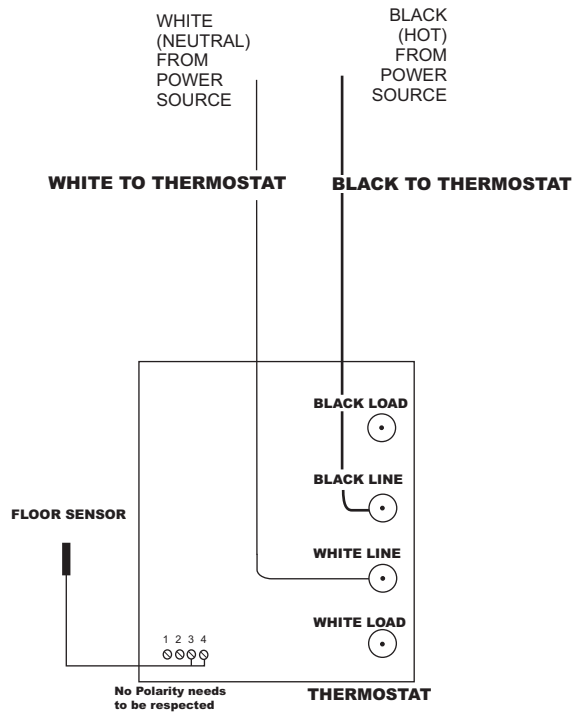

120 V AC Power Source

FOR ELECTRICIAN

Box Dimensions: 8 1/2" x 8 1/2" x 4 1/4"

Non Heated Leads /Supply Leads