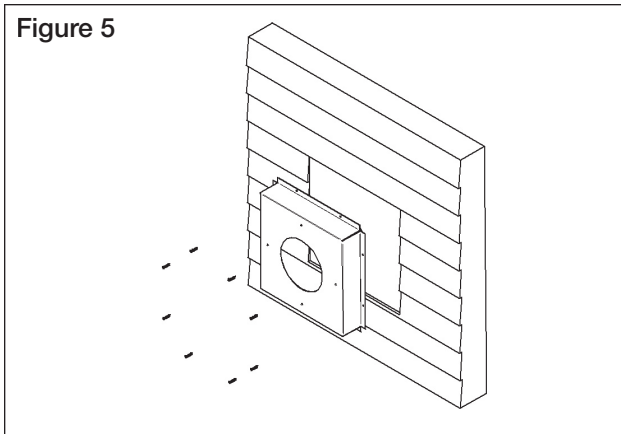

Instructions for Use as Retrofit Adapter Kit:

1. After electrical and gas supply utilities have been turned off and disconnected, remove the existing heater. Remove the outside vent from the existing vent adapter plate, then remove the vent adapter. See Figures 4 and 5.
2. Install the EuroTherm vent adapter. Rotate the adapter so one of the three mounting holes for the vent is pointing up. Use caulk and flashing as required. See Figure 6.
3. Install the Eurotherm heater using the installation instructions in the technical manual supplied with the Eurotherm heater. When preparing the air inlet tube and vent tube, refer to Figure 7 for guidance on the measurement of the Dimension "A" shown in the manual.
4. After installing the air inlet tube, vent tube and the heater, install the vent onto the vent adapter plate using the three sheet metal screws supplied with the kit. See Figure 8.

Figure 4

Figure 5

Figure 6

Figure 7

Figure 8