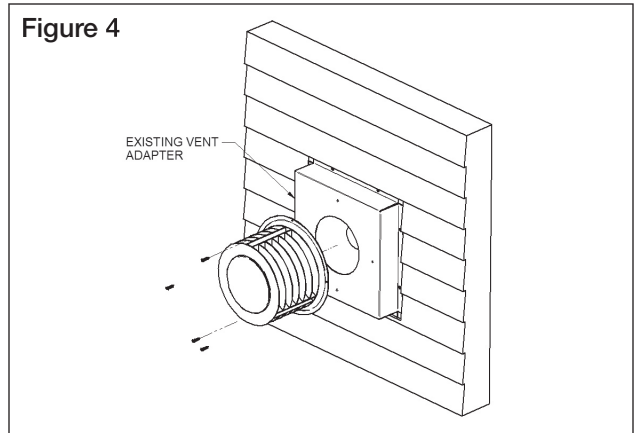

Instructions for Use as Retrofit Adapter Kit:

1. After electrical and gas supply utilities have been turned off and disconnected, remove the existing heater. Remove the outside vent from the existing vent adapter plate, then remove the vent adapter. See Figures 4 and 5.
2. Install the EuroTherm vent adapter. Rotate the adapter so one of the three mounting holes for the vent is pointing up. Use caulk and flashing as required. See Figure 6.
3. Install the Eurotherm heater using the installation instructions in the technical manual supplied with the Eurotherm heater. When preparing the air inlet tube and vent tube, refer to Figure 7 for guidance on the measurement of the Dimension "A" shown in the manual.
4. After installing the air inlet tube, vent tube and the heater, install the vent onto the vent adapter plate using the three sheet metal screws supplied with the kit. See Figure 8.

Figure 4

Figure 5

Figure 6

Figure 7

Figure 8