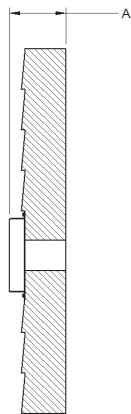

Retrofit/Vinyl Adapter Kit Installation Instructions

WARNING: TURN OFF ELECTRICAL POWER SUPPLY AND NATURAL GAS OR PROPANE SUPPLY TO THE HEATER BEFORE PROCEEDING WITH HEATER INSTALLATION

Instructions for Use as Vinyl Adapter Kit:

1. Install the EuroTherm vent adapter. Rotate the adapter so one of the three mounting holes for the vent is pointing up. Use caulk and flashing as required. See Figure 1.
2. Install the EuroTherm heater using the installation instructions in the technical manual supplied with the EuroTherm heater. When preparing the air inlet tube and vent tube, refer to Figure 2 for guidance on the measurement of the Dimension "A" shown in the manual.
3. After installing the air inlet tube, vent tube and the heater, install the vent onto the vent adapter plate using the three sheet metal screws supplied with the kit. See Figure 3.

Figure 2

Figure 3