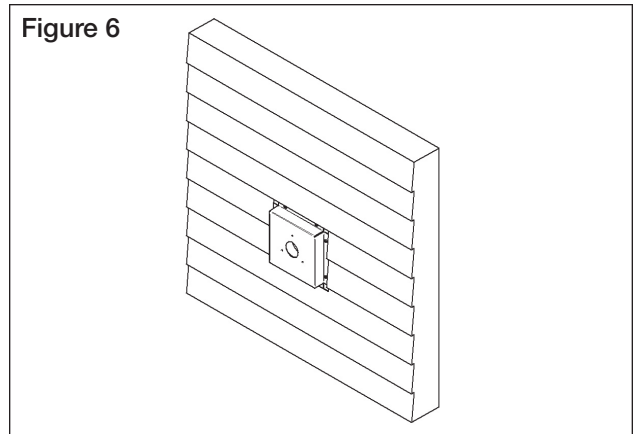

Instructions for Use as Retrofit Adapter Kit:

1. After electrical and gas supply utilities have been turned off and disconnected, remove the existing heater. Remove the outside vent from the existing vent adapter plate, then remove the vent adapter. See Figures 4 and 5.
2. Install the EuroTherm vent adapter. Rotate the adapter so one of the three mounting holes for the vent is pointing up. Use caulk and flashing as required. See Figure 6.
3. Install the Eurotherm heater using the installation instructions in the technical manual supplied with the Eurotherm heater. When preparing the air inlet tube and vent tube, refer to Figure 7 for guidance on the measurement of the Dimension "A" shown in the manual.
4. After installing the air inlet tube, vent tube and the heater, install the vent onto the vent adapter plate using the three sheet metal screws supplied with the kit. See Figure 8.

Figure 4

Figure 5

Figure 6

Figure 7

Figure 8