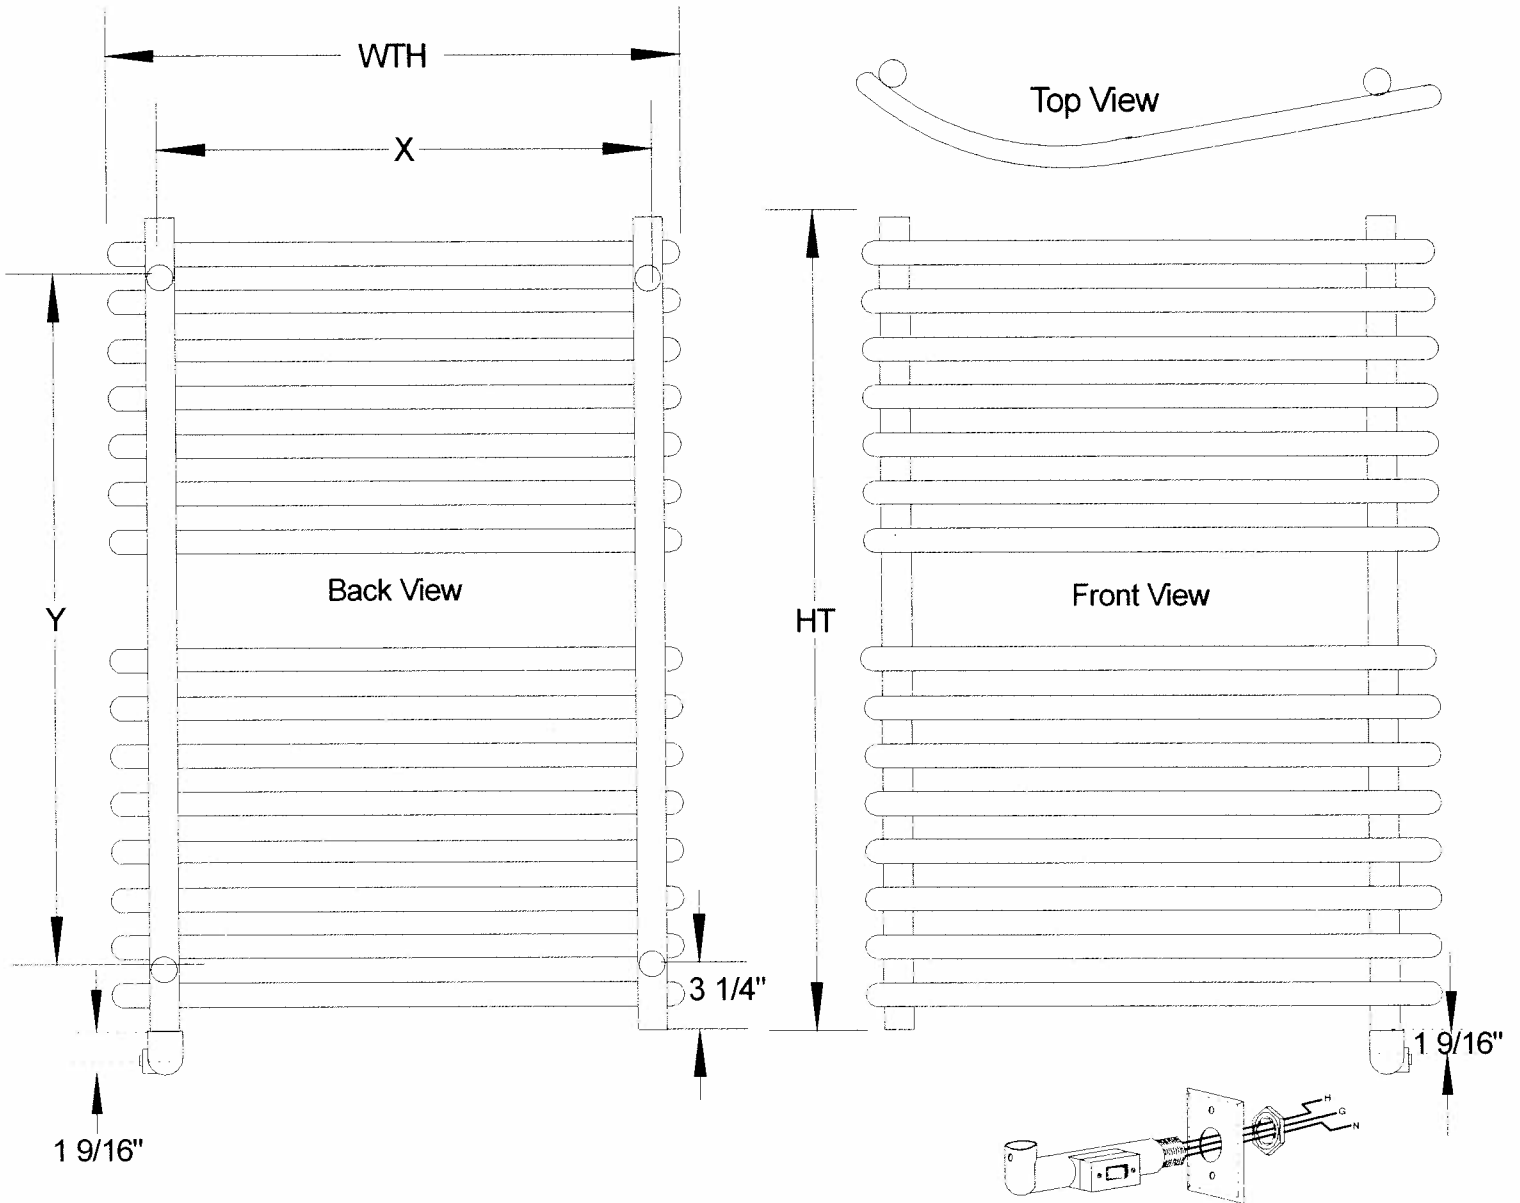

MYSON

Fulda EGAVH Contemporary Electric

Technical information
• 120 Volts 60HZ

NOTE: EGAVH 3 and 4 have 3 groups of horizontal rails with 2 openings for towels.

Model	WTH	HT	X	Y	Watts	Amps
EGAVH 1	19 11/16"	29 3/4"	15 3/4"	23 1/4"	250	2.25
EGAVH 2	23 5/8"	29 3/4"	19 1/2"	23 1/4"	250	2.25
EGAVH 3	19 11/16"	48"	15 3/4"	41 1/2"	300	2.73
EGAVH 4	23 5/8"	48"	19 1/2"	41 1/2"	300	2.73